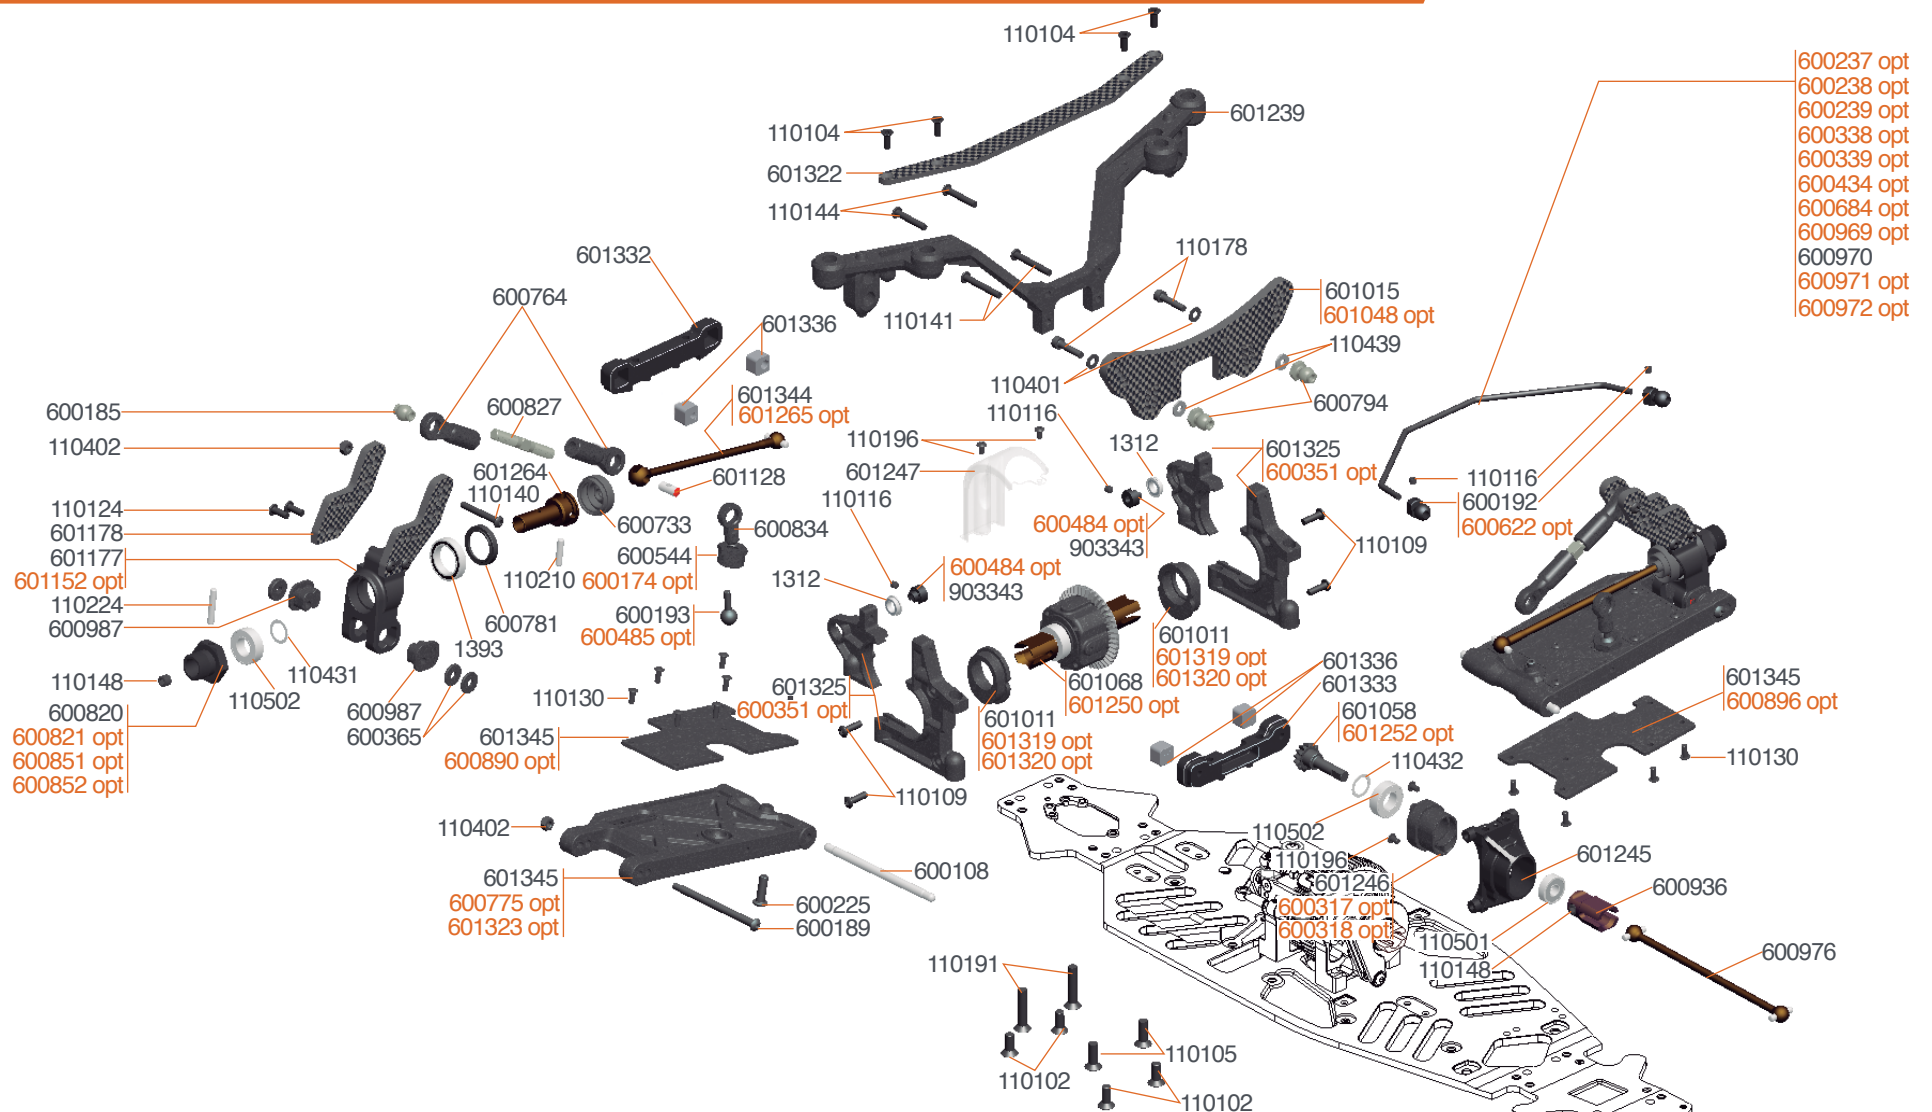

REAR EXPLODED VIEW

SRX8 GT R

SERPENT

- 600237 opt
- 600238 opt
- 600239 opt
- 600338 opt
- 600339 opt
- 600434 opt
- 600684 opt
- 600969 opt
- 600970
- 600971 opt
- 600972 opt

- 600174 Antirrollbar nut (2)
- 600338 Antirrollbar rear 1.8mm
- 600339 Antirrollbar rear 2.0mm
- 600434 Antirrollbar rear 2.4mm
- 600237 Antirrollbar rear 2.3mm
- 600238 Antirrollbar rear 2.5mm
- 600239 Antirrollbar rear 2.7mm
- 600684 Antirrollbar rear 3.0mm

- 600484 Antirrollbar spacer 3mm alu (2)
- 600485 Pivotball threaded anti roll bar alu (2)
- 600896 Wishbone insert carbon RR Lower V2 SRX8
- 600851 Wheelhexagon 0mm light (2) SRX8
- 600852 Wheelhexagon +1mm light (2) SRX8
- 600890 Wishbone insert carbon RR Upper SRX8 (2)

- 600969 Antirrollbar rear 2.2 mm
- 600971 Antirrollbar rear 2.6 mm
- 600972 Antirrollbar rear 2.8 mm
- 601048 Shock Tower RR Straight arm SRX8-GT
- 600821 Wheelhexagon +1mm (2) SRX8
- 601152 Upright magnesium SRX8 GT (2)
- 601250 HTD diff set 44T SRX8 GT V2
- 601252 HTD diff pinion 12T SRX8 GT V2

- 600895 Wishbone RR L+R SRX8
- 601265 Driveshaft 98mm (2) V2
- 601323 Wishbone rr L+R SRX8 hard
- 601317 Pinion mount insert HL alu SRX8 GT V2
- 601318 Pinion mount insert MH/ML alu SRX8 GT V2
- 601319 Diff excenters fr/r HL alu (2) SRX8 GT
- 601320 Diff excenters fr/r alu MH/ML (2) SRX8 GT
- 601351 Bearingblock rr lightweight alu SRX8 GT