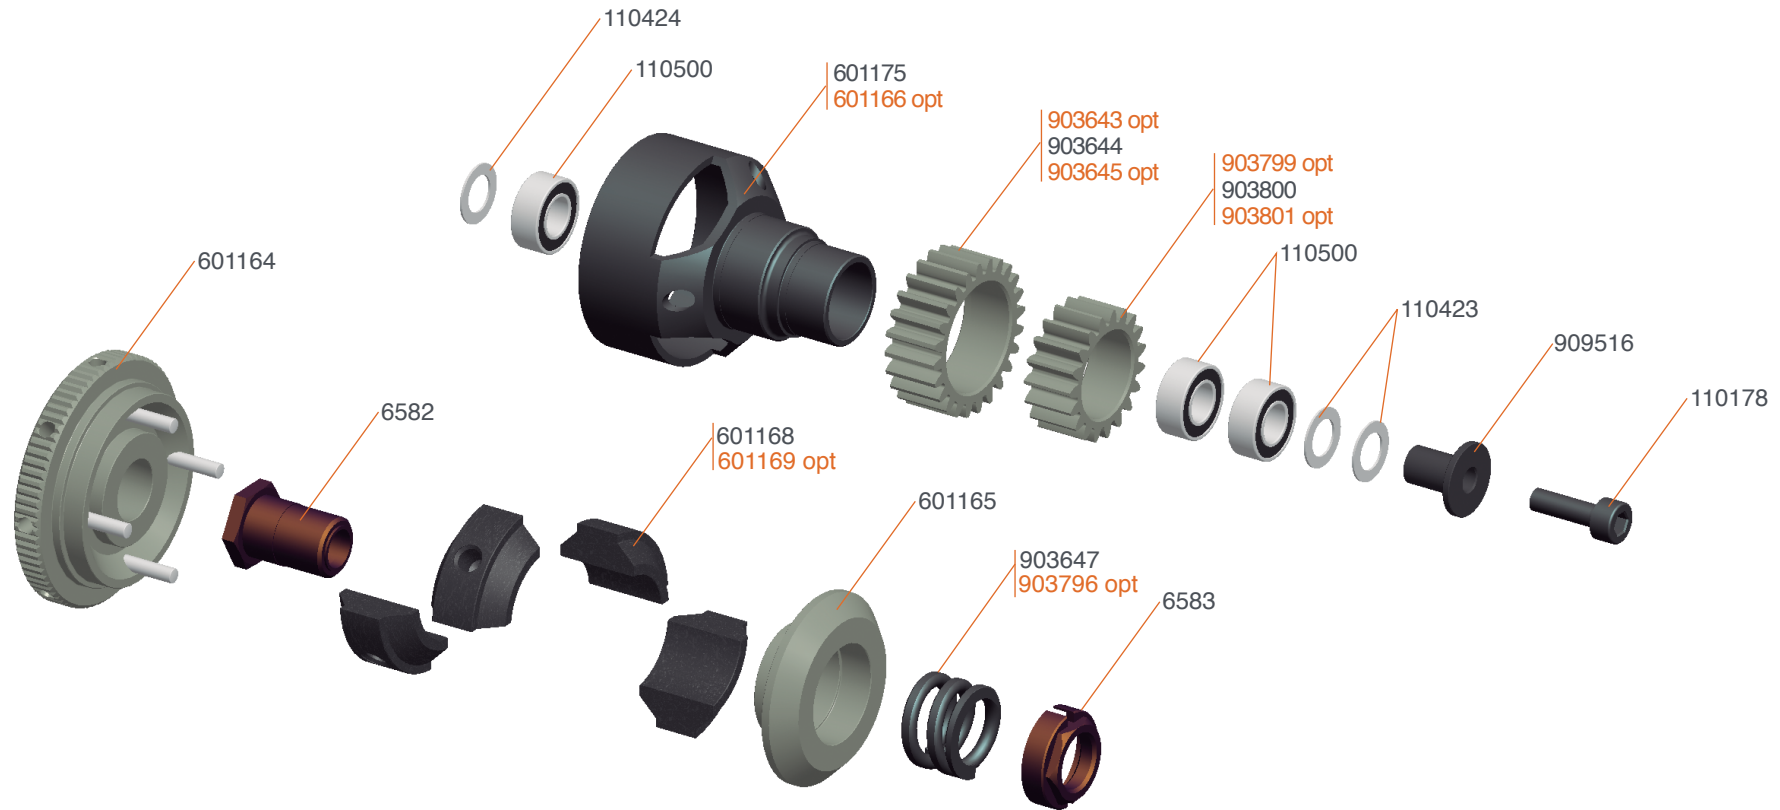

#601163 ADJUSTABLE GT CLUTCH SET

903643 Centax gear-pinion alu 23T XLI
903645 Centax gear-pinion alu 25T XLI
601169 Adjustable GT clutchshoe yellow

903796 Centax spring XX-hard
903799 Centax gear-pinion alu 18T XLI Gen2
903801 Centax gear-pinion alu 20T XLI Gen2

903805 Centax gear-pinion alu set XLI Gen2 (6)
601166 Adjustable GT clutchbell alu coated