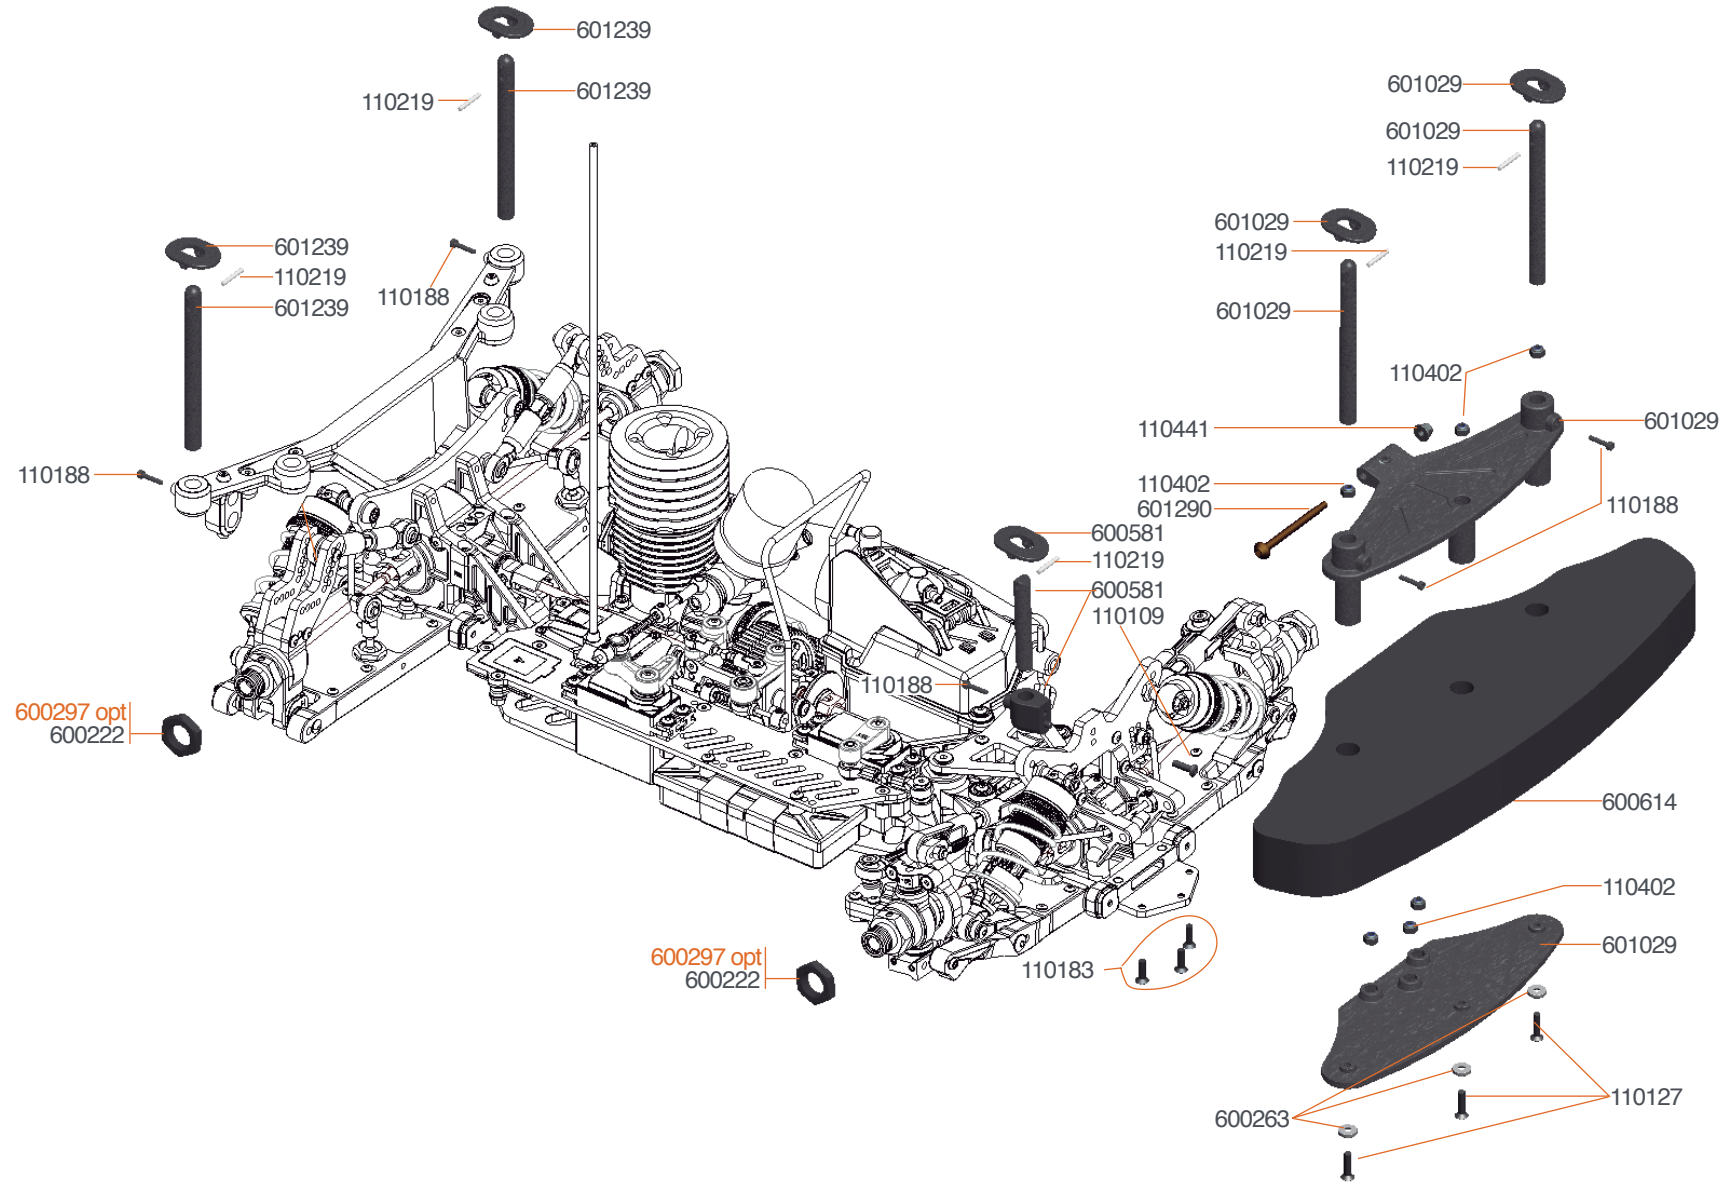

600297 Wheel-nut 17mm flanged/light (4)
601050 Bumperplate carbon set SRX8 GT
601051 Bodypost brace carbon fr/r SRX8 GT

601269 Aero bumper set SRX8 GT