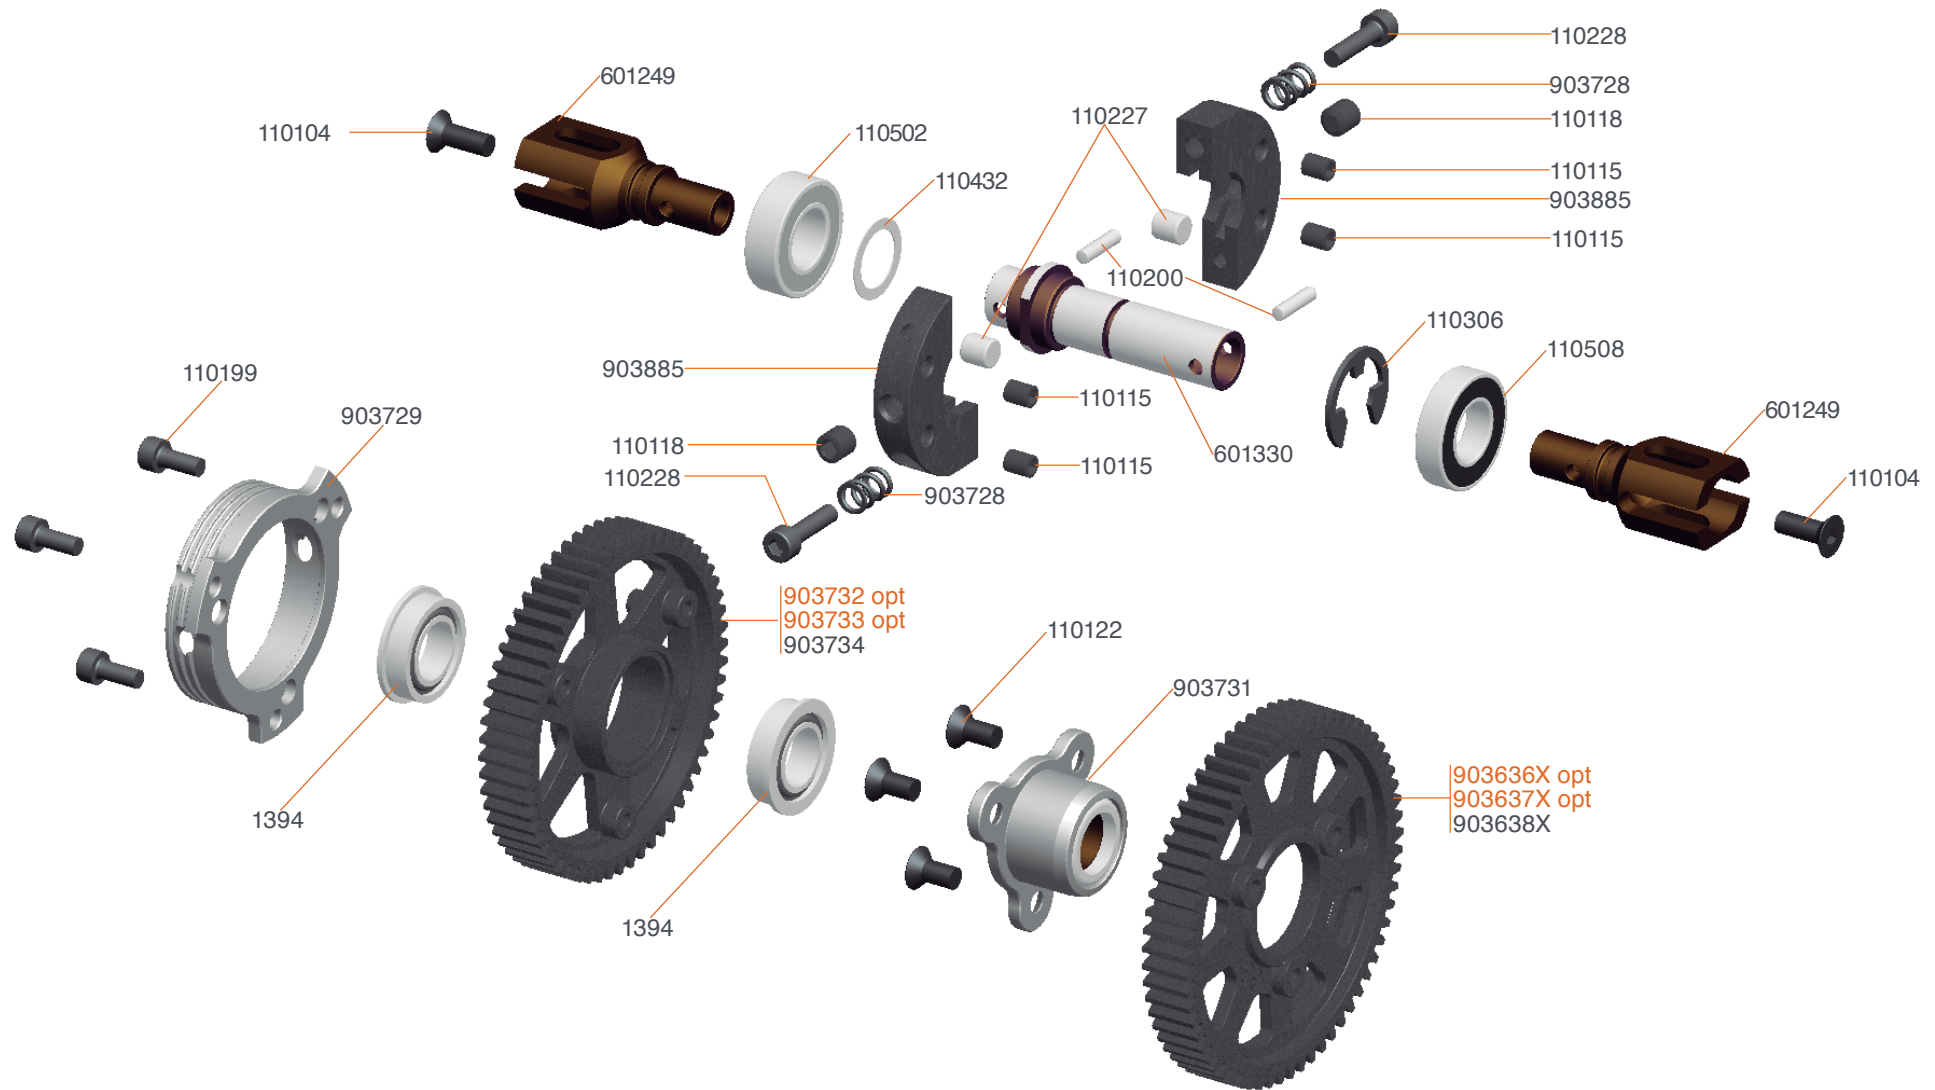

## INDEX

<b>DIFFERENTIALS EXPLODED VIEW</b>	<b>3</b>
<b>GEARBOX EXPLODED VIEW</b>	<b>4</b>
<b>MID EXPLODED VIEW</b>	<b>5</b>
<b>REAR EXPLODED VIEW</b>	<b>6</b>
<b>FRONT EXPLODED VIEW</b>	<b>7</b>
<b>STEERING EXPLODED VIEW</b>	<b>8</b>
<b>RADIO EXPLODED VIEW</b>	<b>9</b>
<b>CLUTCH EXPLODED VIEW</b>	<b>10</b>
<b>SHOCKS EXPLODED VIEW</b>	<b>11</b>
<b>ENGINE AND EXHAUST</b>	<b>12</b>
<b>FINAL 1 EXPLODED VIEW</b>	<b>13</b>
<b>FINAL 2 EXPLODED VIEW</b>	<b>14</b>

# GEARBOX EXPLODED VIEW

903636X 2-speed gear 61T SL8 XLI V2  
 903732 2-speed gear 56T XLI Gen2  
 903637X 2-speed gear 62T SL8 XLI  
 903733 2-speed gear 57T XLI Gen2

903771 2-speed gear set (6) XLI Gen2