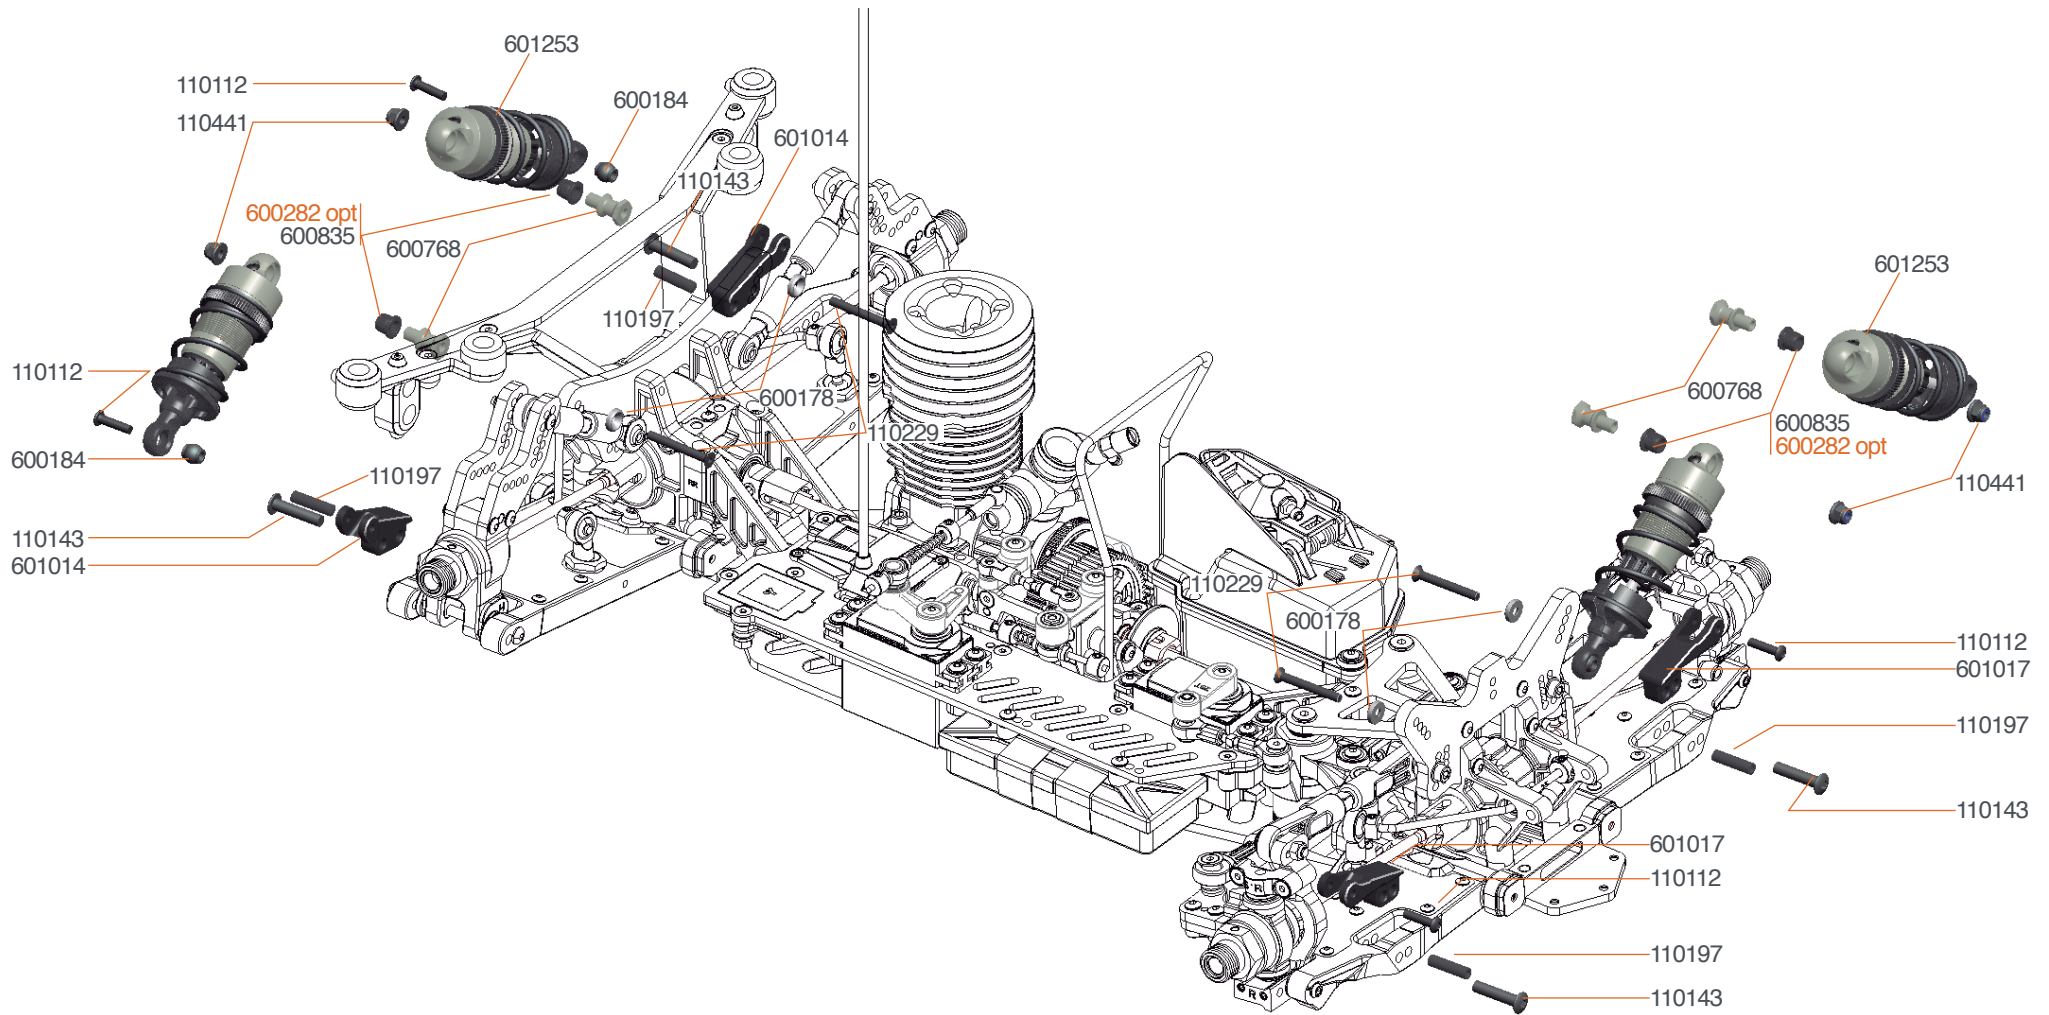

600282 Shock-pivot bushing delrin (4)