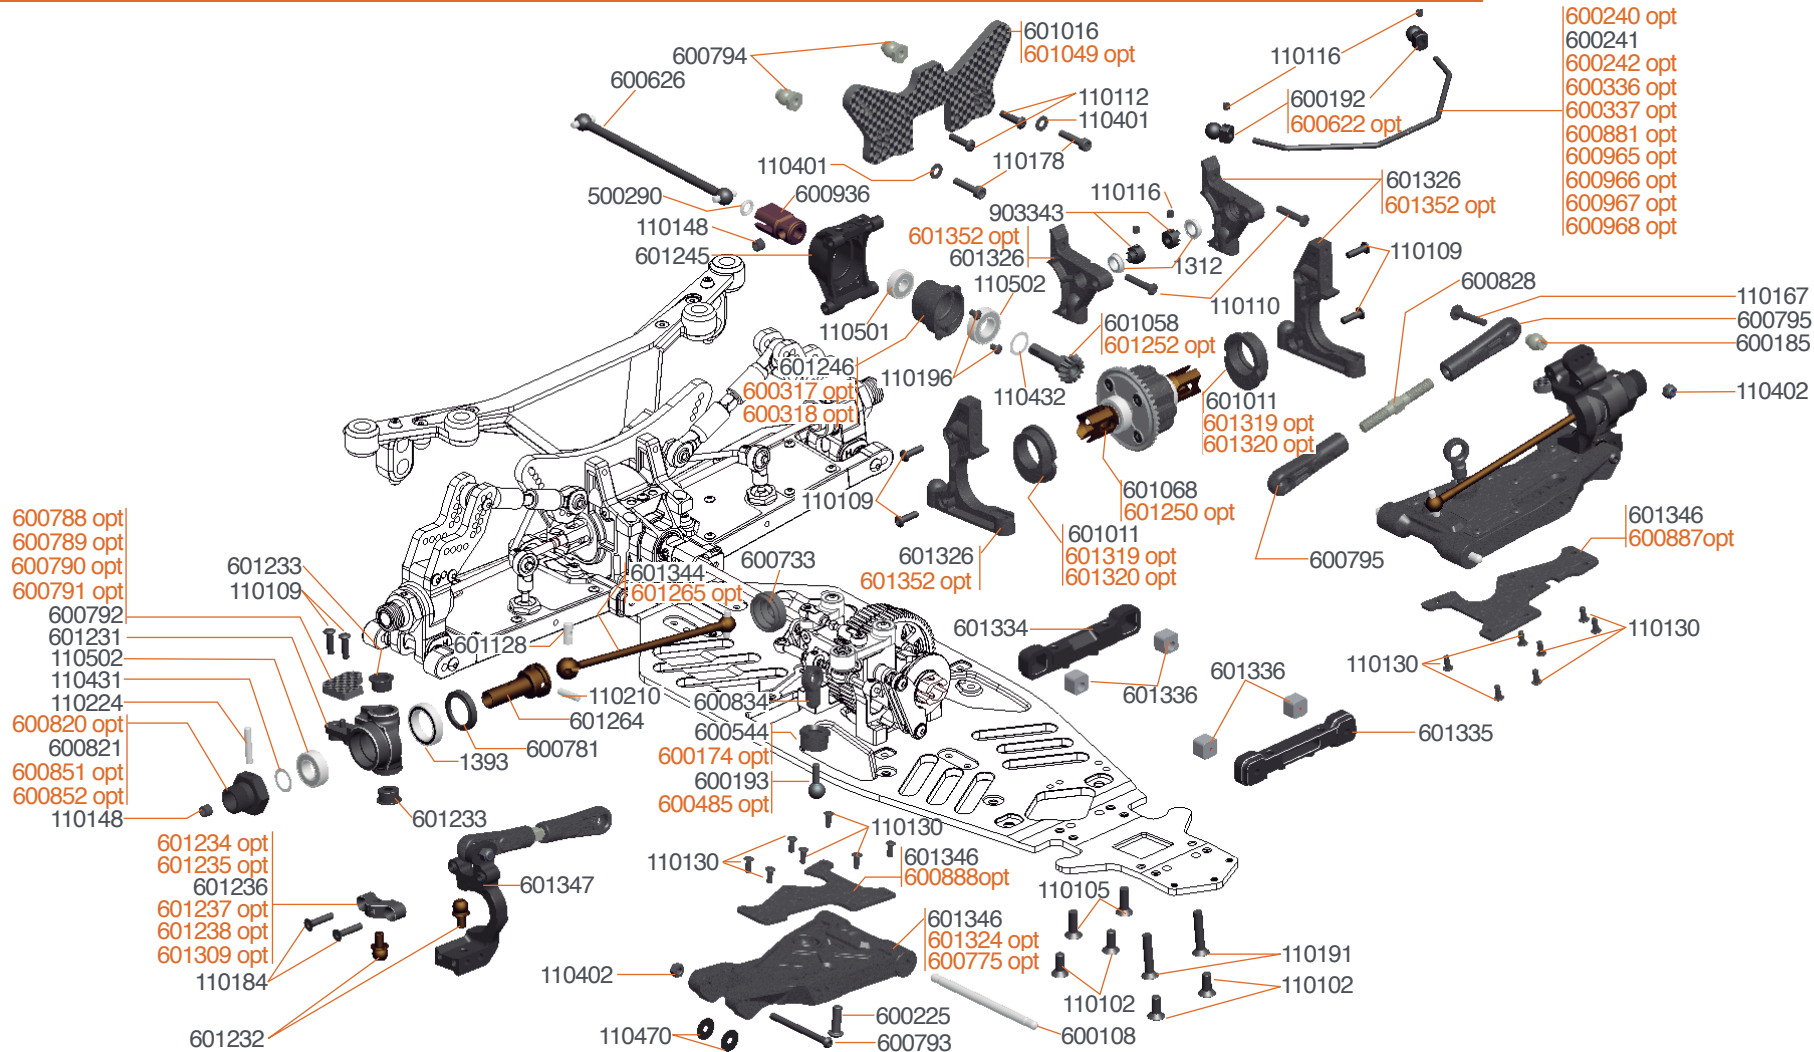

FRONT EXPLODED VIEW

SRX8 GT

SERPENT

- 600788 opt
- 600789 opt
- 600790 opt
- 600791 opt
- 600792
- 601231
- 110502
- 110431
- 110224
- 600820 opt
- 600821
- 600851 opt
- 600852 opt
- 110148

- 601234 opt
- 601235 opt
- 601236
- 601237 opt
- 601238 opt
- 601309 opt
- 110184

601232

- 601233
- 110109

- 601128
- 110210
- 601264
- 1393
- 600781

- 601233
- 601347

110402

110470

- 600733
- 601344
- 601265 opt

- 600834
- 600544
- 600174 opt
- 600193
- 600485 opt

- 110130
- 601346
- 600888opt

- 110130
- 601346
- 601324 opt
- 600775 opt

- 110402
- 600225
- 600793

- 600794
- 600626

- 110401
- 600936

- 601246
- 600317 opt
- 600318 opt

- 110109
- 601326
- 601352 opt

- 110130
- 601346
- 600888opt

- 110130
- 601346
- 601324 opt
- 600775 opt

- 110402
- 600225
- 600793

- 110401
- 600936

- 110501
- 601246
- 600317 opt
- 600318 opt

- 110109
- 601326
- 601352 opt

- 110130
- 601346
- 600888opt

- 110130
- 601346
- 601324 opt
- 600775 opt

- 110402
- 600225
- 600793

- 601352 opt
- 601326
- 110502

- 110196
- 110432

- 110109
- 601326
- 601352 opt

- 110130
- 601346
- 600888opt

- 110130
- 601346
- 601324 opt
- 600775 opt

- 110402
- 600225
- 600793

- 601016
- 601049 opt

- 110112
- 110401

- 110178
- 903343

- 601352 opt
- 601326
- 110502

- 110501
- 601246
- 600317 opt
- 600318 opt

- 110196
- 110432

- 110109
- 601326
- 601352 opt

- 110130
- 601346
- 600888opt

- 110130
- 601346
- 601324 opt
- 600775 opt

- 110402
- 600225
- 600793

- 601334
- 601336

- 601334
- 601336

- 601334
- 601336

- 110105
- 110101

- 110105
- 110101

- 110105
- 110101

- 110105
- 110101

- 110105
- 110101

- 110105
- 110101

- 110105
- 110101

- 110105
- 110101

- 110105
- 110101

- 110105
- 110101

- 600821

- 601250 HTD diff set 44T SRX8 GT V2

- 601252 HTD diff pinion 12T SRX8 GT V2 600775

- 600108

- 110116

- 600192
- 600622 opt

- 110116

- 1312

- 601058
- 601252 opt

- 110110

- 601011
- 601319 opt
- 601320 opt

- 601068
- 601250 opt

- 601011
- 601319 opt
- 601320 opt

- 600795

- 601334
- 601336

- 601334
- 601336

- 601334
- 601336

- 601334
- 601336

- 601334
- 601336

- 601334
- 601336

- 601334
- 601336

- 601334
- 601336

- 601334
- 601336

- 601334
- 601336

- 601334
- 601336

- 601334
- 601336

- 601334
- 601336

- 601334
- 601336

- 601334
- 601336

- 601334
- 601336

- 600240 opt
- 600241
- 600242 opt
- 600336 opt
- 600337 opt
- 600881 opt
- 600965 opt
- 600966 opt
- 600967 opt
- 600968 opt

- 600828

- 110167
- 600795
- 600185

- 110402

- 601346
- 600887opt

- 110130

- 601336
- 601335

- 110130
- 601346
- 600888opt

- 110105
- 110101

- 110105
- 110101

- 110105
- 110101

- 110105
- 110101

- 110105
- 110101

- 110105
- 110101

- 110105
- 110101

- 110167
- 600795
- 600185

- 110402

- 601346
- 600887opt

- 110130

- 601336
- 601335

- 110130
- 601346
- 600888opt

- 110105
- 110101

- 110105
- 110101

- 110105
- 110101

- 110105
- 110101

- 110105
- 110101

- 110105
- 110101

- 110105
- 110101

- 110105
- 110101

- 110167
- 600795
- 600185

- 110402

- 601346
- 600887opt

- 110130

- 601336
- 601335

- 110130
- 601346
- 600888opt

- 110105
- 110101

- 110105
- 110101

- 110105
- 110101

- 110105
- 110101

- 110105
- 110101

- 110105
- 110101

- 110105
- 110101

- 110105
- 110101

- 600174 Antirrollbar nut (2)
- 600336 Antirrollbar front 1.8mm
- 600337 Antirrollbar front 2.0mm
- 600240 Antirrollbar front 2.3mm
- 600242 Antirrollbar front 2.7mm
- 600484 Antirrollbar spacer 3mm alu (2)
- 600485 Pivotball threaded anti roll bar alu (2)
- 600622 Pivotball antirrollbar alu (4)
- 600788 Steering arm 0 carbon (2) SRX8
- 600789 Steering arm 1 carbon (2) SRX8
- 600791 Steering arm 3 carbon (2) SRX8