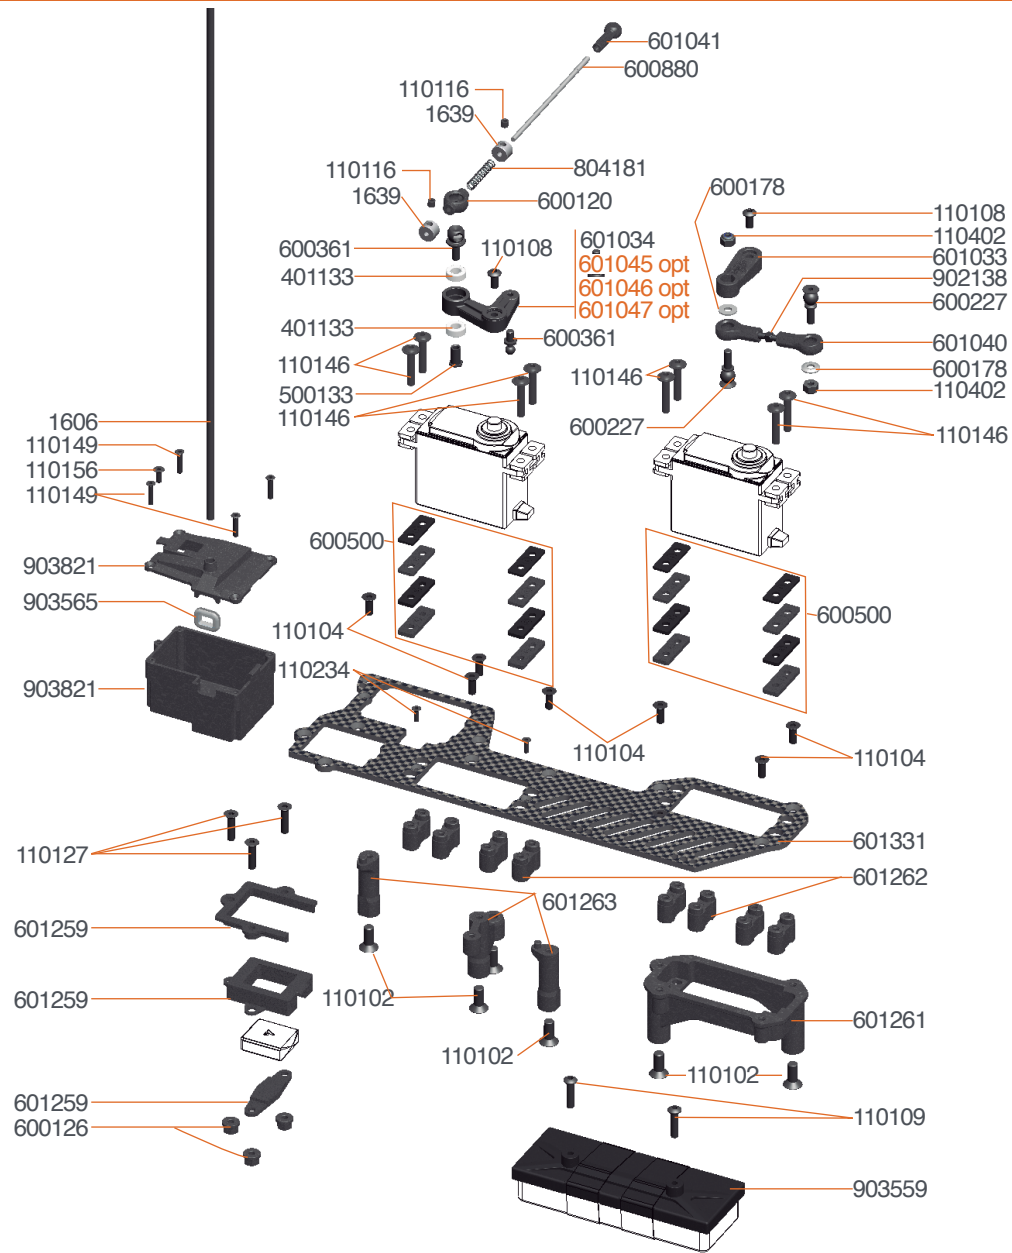

601045 Servo lever throttle 23T alu SRX8 GT
601046 Servo lever throttle 24T alu SRX8 GT
601047 Servo lever throttle 25T alu SRX8 GT