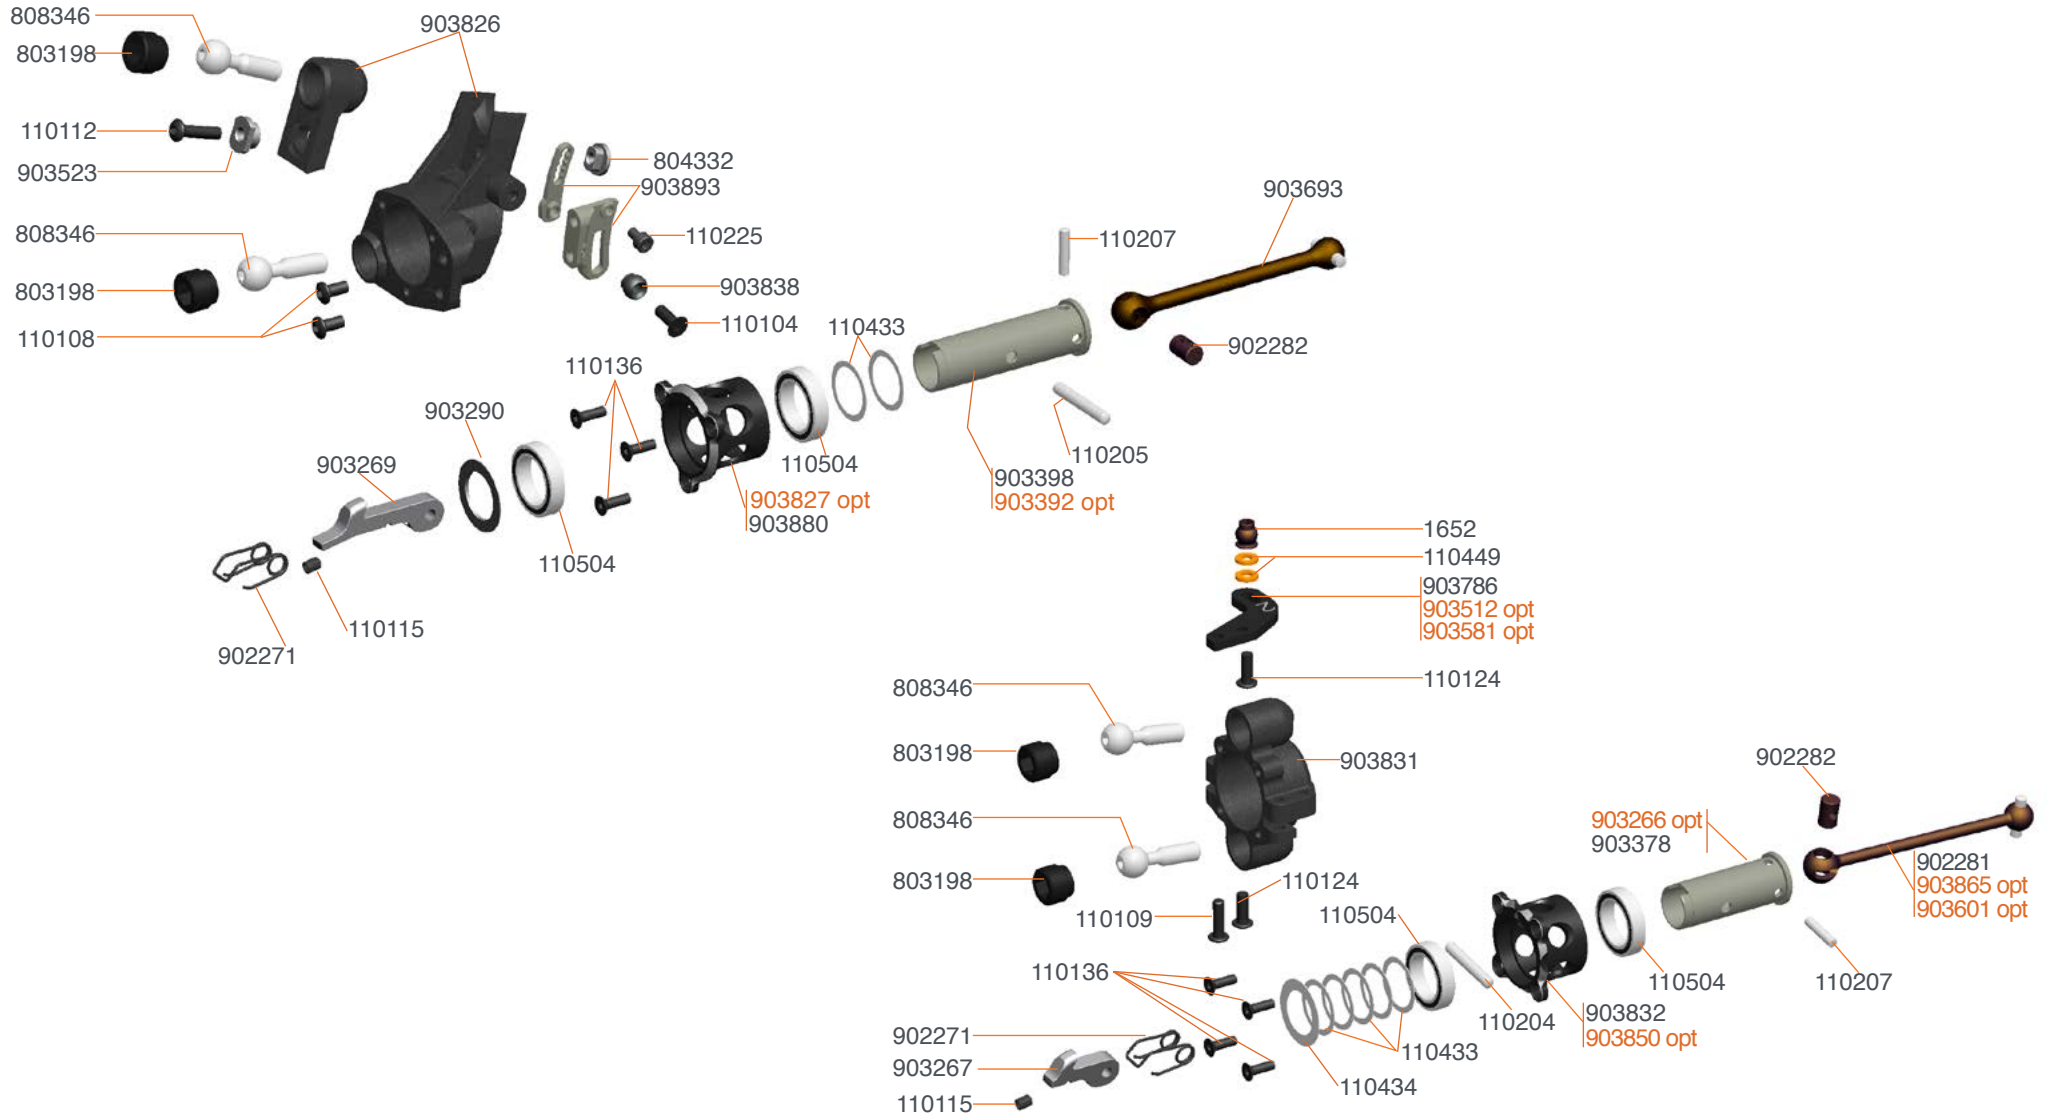

903741 Shockset XLV short (2)
903742 Shockset XLV long (2)

- 160147 Shock onroad big bore bushing LF (4)
- 160300 Spring white L23 (2.3/13) (2)
- 160301 Spring yellow L23 (2.8/16) (2)
- 160302 Spring orange L23 (3.4/19.5) (2)
- 160303 Spring red L23 (4.1/23.5) (2)
- 160304 Spring pink L23 (4.0/28) (2)
- 160305 Spring blue L23 (5.8/33) (2)
- 160306 Spring purple L23 (6.8/39) (2)
- 160307 Spring green L23 (8/45.5) (2)
- 160308 Spring grey L23 (9/51.5) (2)

- 160329 Spring black L27 (10/57) (2)
- 160330 Spring-set L27 (5x2)
- 903777 Shock piston XLV 1 hole (4)
- 903778 Shock piston XLV 2 hole (4)
- 903779 Shock piston XLV 3 hole (4)
- 903780 Heave demper set rear
- 903781 Heave demper set front
- 903788 Shockbody XLV short NiCoated (2)

RR UPRIGHTS AND FR STB. EXPLODED VIEW

- 903392 Wheel-axle CVD RR (2)
- 903266 Wheel-axes cvd OS2 FR (2)
- 903512 Steeringblock lever alu (2)
- 903581 Steeringblock lever carbon (2)
- 903601 Driveshaft cvd FR alu (2)

903903 Side stiffener set 990R

NOTES:

A series of horizontal dashed orange lines providing a space for notes.

990

1/8 ON ROAD SCALE

VIPER R

Manual Viper 990R #57758-1

SERPENT