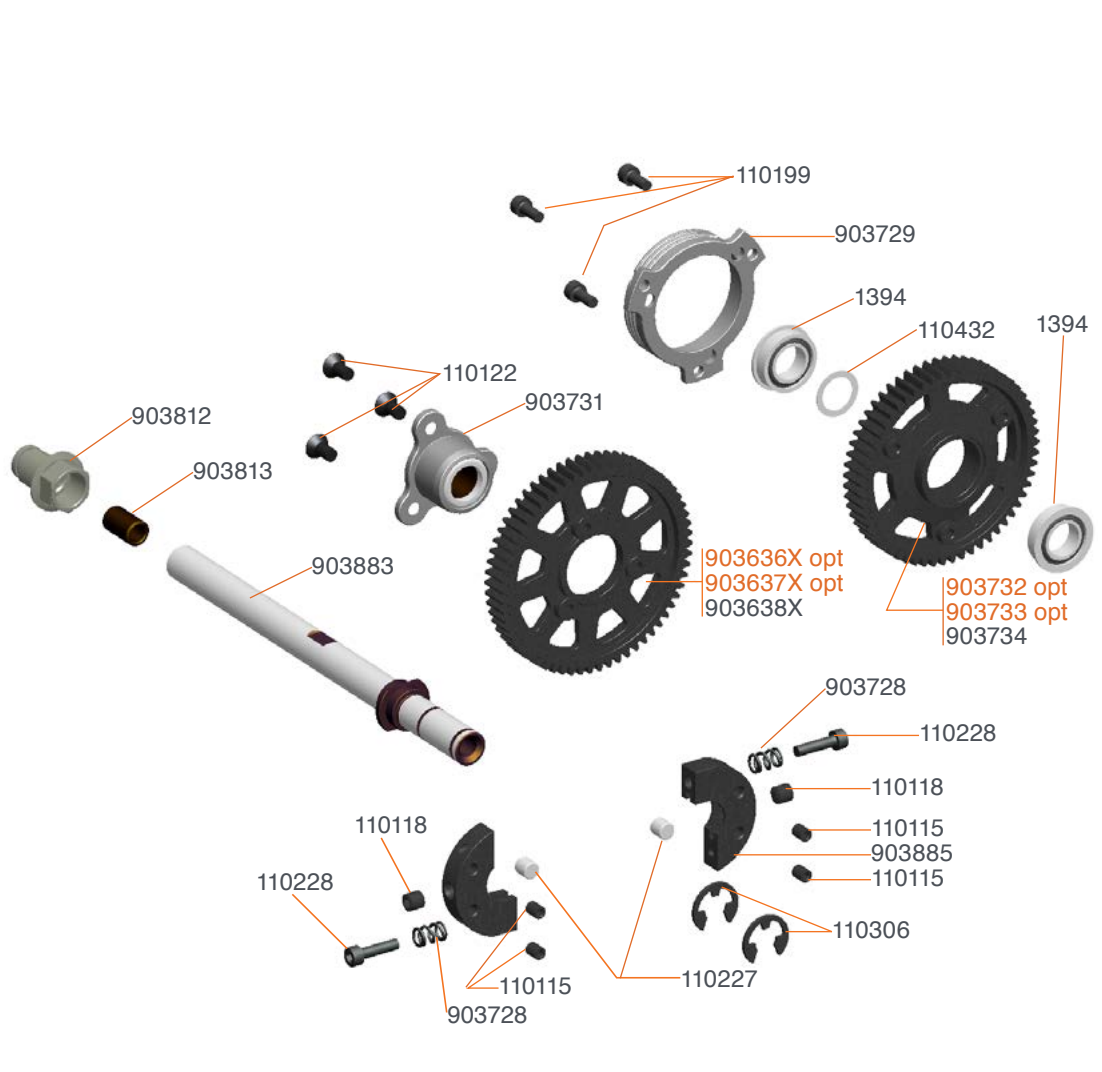

INSTRUCTION
MANUAL

9901
1/8 ON ROAD SCALE **VIPER R**

GP  **GAS POWERED**

SERPENT

INDEX

CLUTCH AND GEARBOX EXPLODED VIEW	53
SHOCKS EXPLODED VIEW	54
RR UPRIGHTS ANB FR STEERING BLOCKS EXP. VIEW	55
REAR EXPLODED VIEW	56
FRONT 1 EXPLODED VIEW	57
FRONT 2 EXPLODED VIEW	58
RADIO 1 EXPLODED VIEW	59
RADIO 2 EXPLODED VIEW	60
BUMPER AND BODYMOUNT EXPLODED VIEW	61
FINAL EXPLODED VIEW	62
TEAM SERPENT NETWORK	63

CLUTCH AND GEARBOX EXPLODED VIEW

6587XP	Centax clutch shoe XP	903637X	2-speed gear 62T SL8 XLI V2	903796	Centax spring XX-hard
903239	Centax-2 clutch shoe red	903732	2-speed gear 56T XLI Gen2	903799	Centax gear-pinion alu 18T XLI Gen2
903643	Centax gear-pinion alu 23T XLI	903733	2-speed gear 57T XLI Gen2	903801	Centax gear-pinion alu 20T XLI Gen2
903645	Centax gear-pinion alu 25T XLI	903771	2-speed gear set (6) XLI Gen2	903805	Centax gear-pinion alu set XLI Gen2 (6)
903646	Centax gear-pinion alu set XLI (6)	903805	Centax gear-pinion alu set XLI Gen2 (6)	903876	Centax gear-pinion steel 17T XLI
903636X	2-speed gear 61T SL8 XLI V2	909512	Centax II clutch-housing universal	903877	Centax gear-pinion steel 22T XLI

903741 Shockset XLV short (2)
903742 Shockset XLV long (2)

- 160147 Shock onroad big bore bushing LF (4)
- 160300 Spring white L23 (2.3/13) (2)
- 160301 Spring yellow L23 (2.8/16) (2)
- 160302 Spring orange L23 (3.4/19.5) (2)
- 160303 Spring red L23 (4.1/23.5) (2)
- 160304 Spring pink L23 (4.0/28) (2)
- 160305 Spring blue L23 (5.8/33) (2)
- 160306 Spring purple L23 (6.8/39) (2)
- 160307 Spring green L23 (8/45.5) (2)
- 160308 Spring grey L23 (9/51.5) (2)

- 160329 Spring black L27 (10/57) (2)
- 160330 Spring-set L27 (5x2)
- 903777 Shock piston XLV 1 hole (4)
- 903778 Shock piston XLV 2 hole (4)
- 903779 Shock piston XLV 3 hole (4)
- 903780 Heave demper set rear
- 903781 Heave demper set front
- 903788 Shockbody XLV short NiCoated (2)