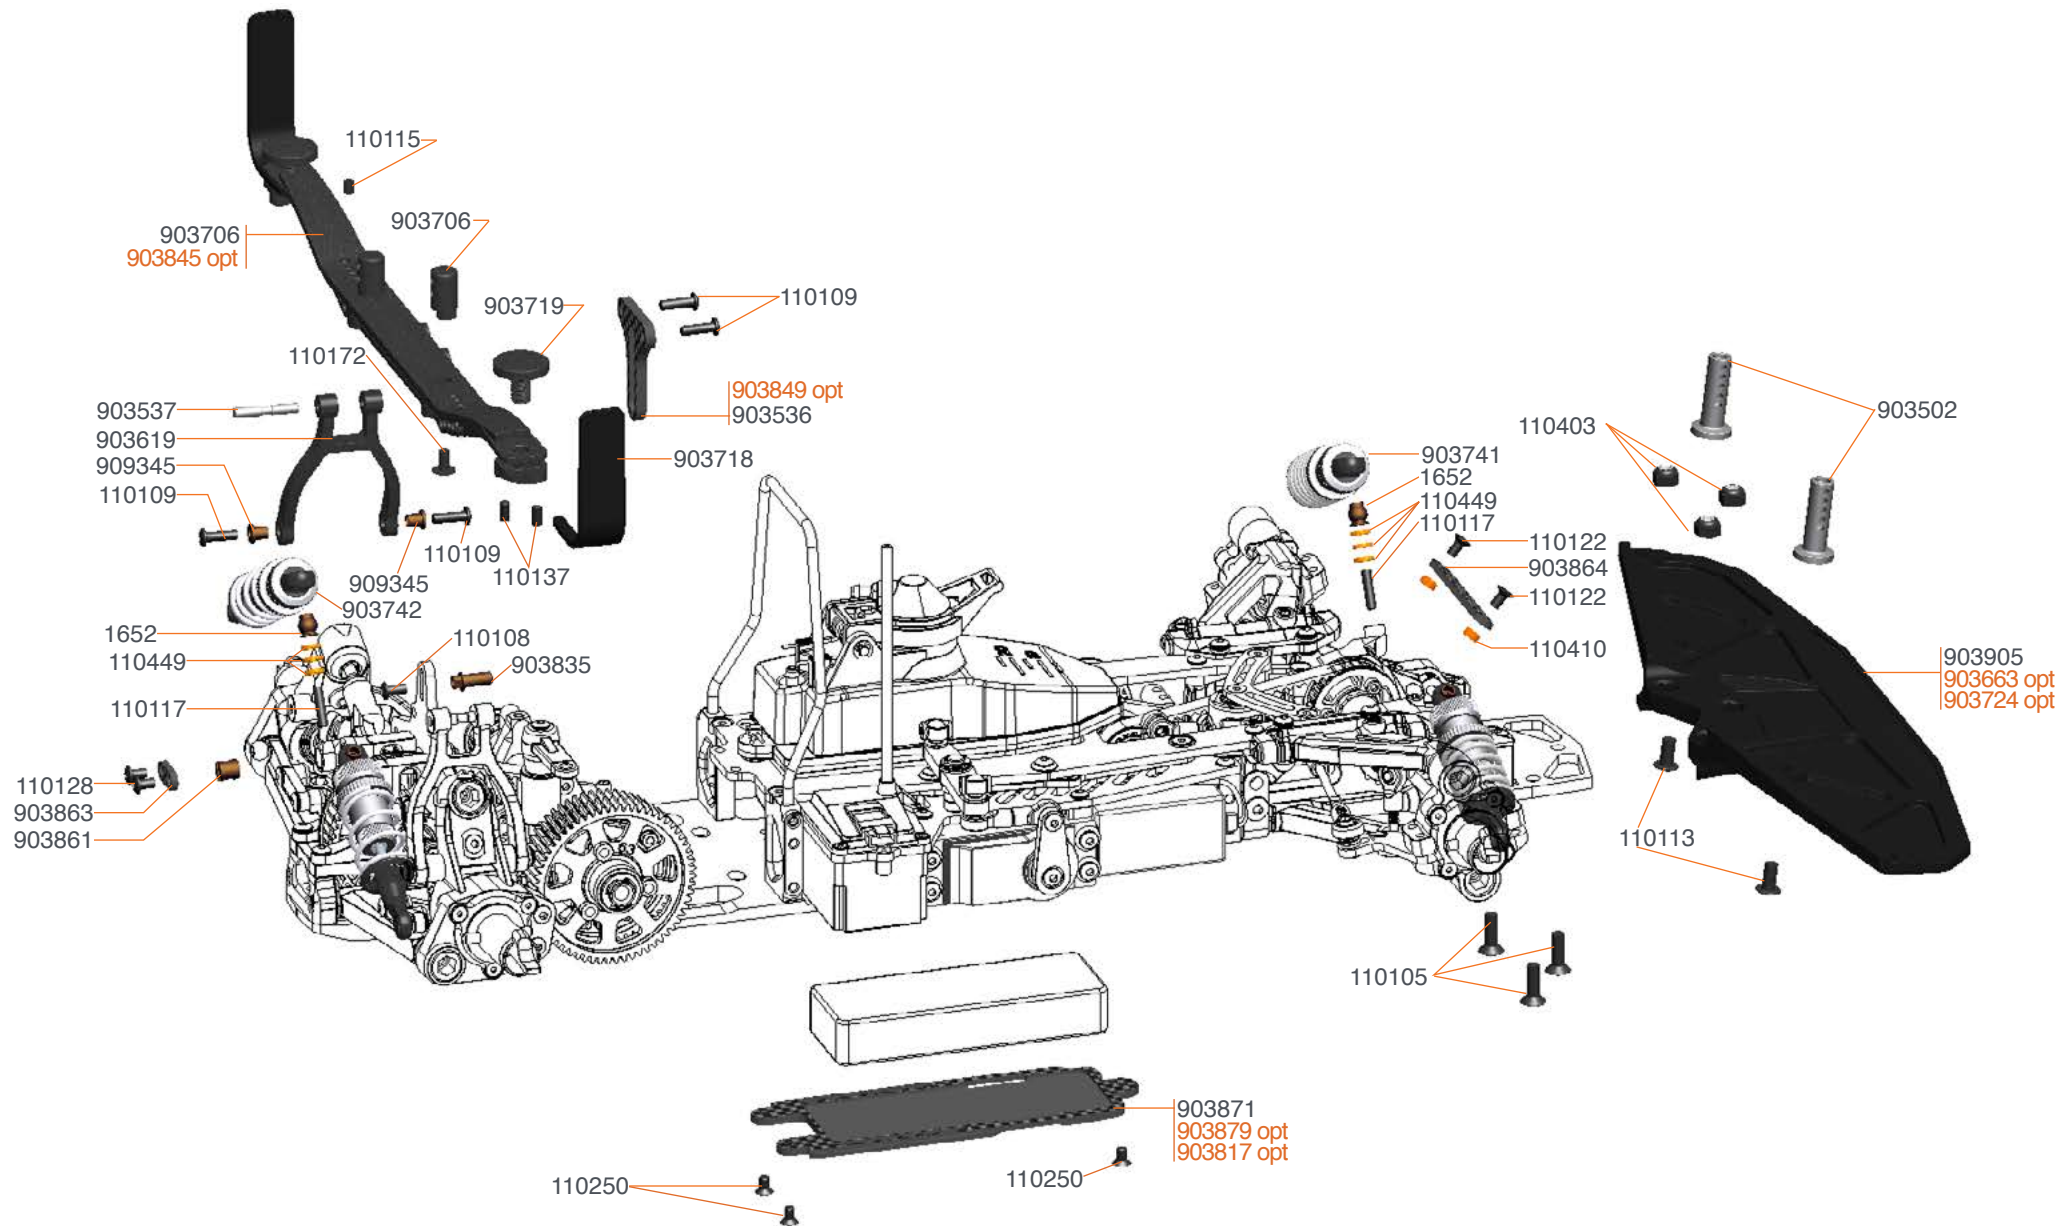

- 903695 Wishbone insert carbon FR lw (2)
- 903699X Wishbone FR lw V2 L+R hard S988
- 903855 Belt 60S3M210 MBL competition S9XX
- 903869 Wishbone FR lw L+R 990 EVO

FRONT 2 EXPLODED VIEW

990 VIPER R

SERPENT

- 903589 Servosaver bottom alu (2)
- 903612 Wishbone FR up (2) hard
- 902128 Track-rod M3x65mm (2)
- 903878 Radioplate bracket brass 38gr (2) 990 EVO

BUMPER AND BODYMOUNT EXPLODED VIEW

990
VIPER R

SERPENT