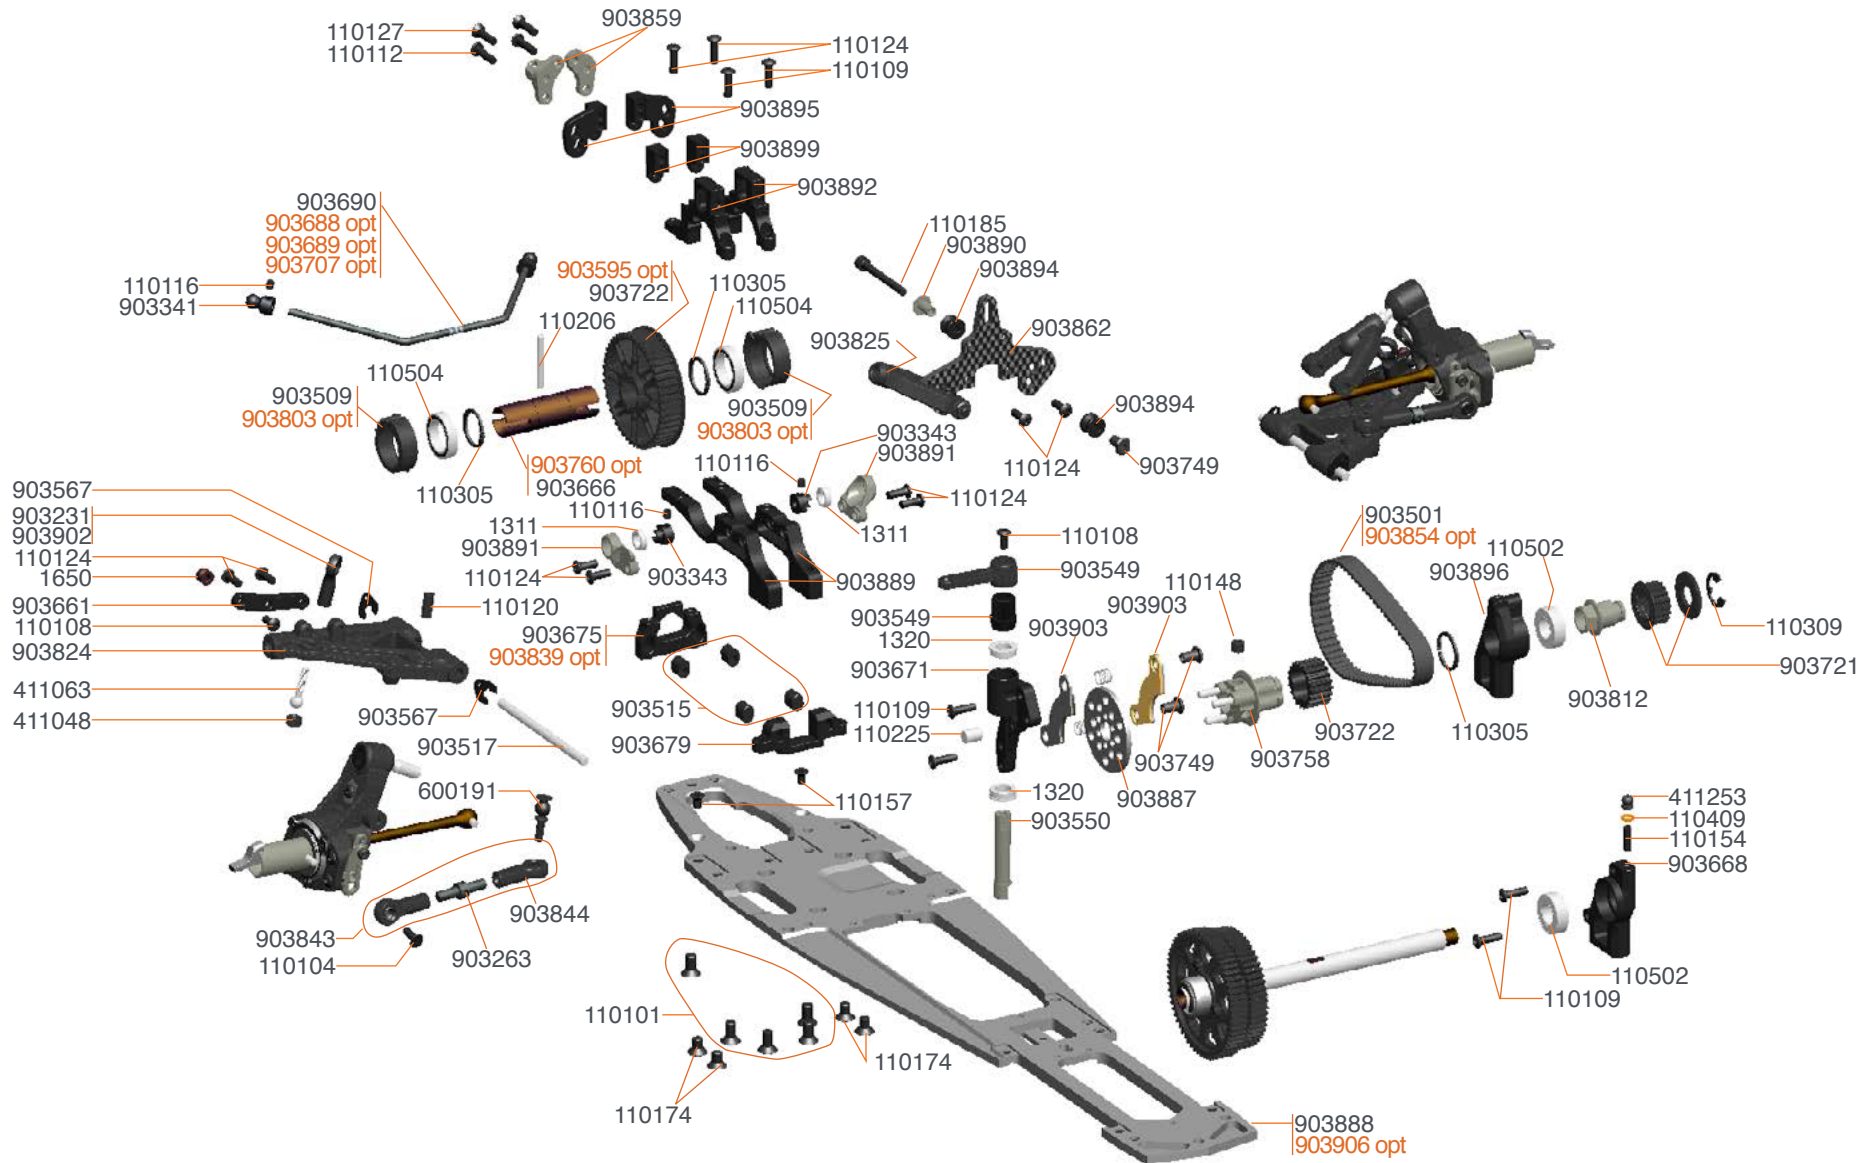

903688 Antiroll bar FR/RR soft S988
903689 Antiroll bar FR/RR medium S988
903707 Antiroll bar FR/RR X-hard S988
903759 Chassis weight 14gr brass S989
903803 Excenter set rr alu L+R S9XX

903839 Rearplate flex S990
903840 Weight bridge fr carbon S990
903841 Weight bottom brass 32gr S990
903854 Belt 90S3M201 MBL competition S9XX
903871 Battery plate carbon 990 EVO

903872 Battery plate weight 15gr (2) 990 EVO
903879 Battery plate brass 53gr 990 EVO
903906 Chassis 990R flex