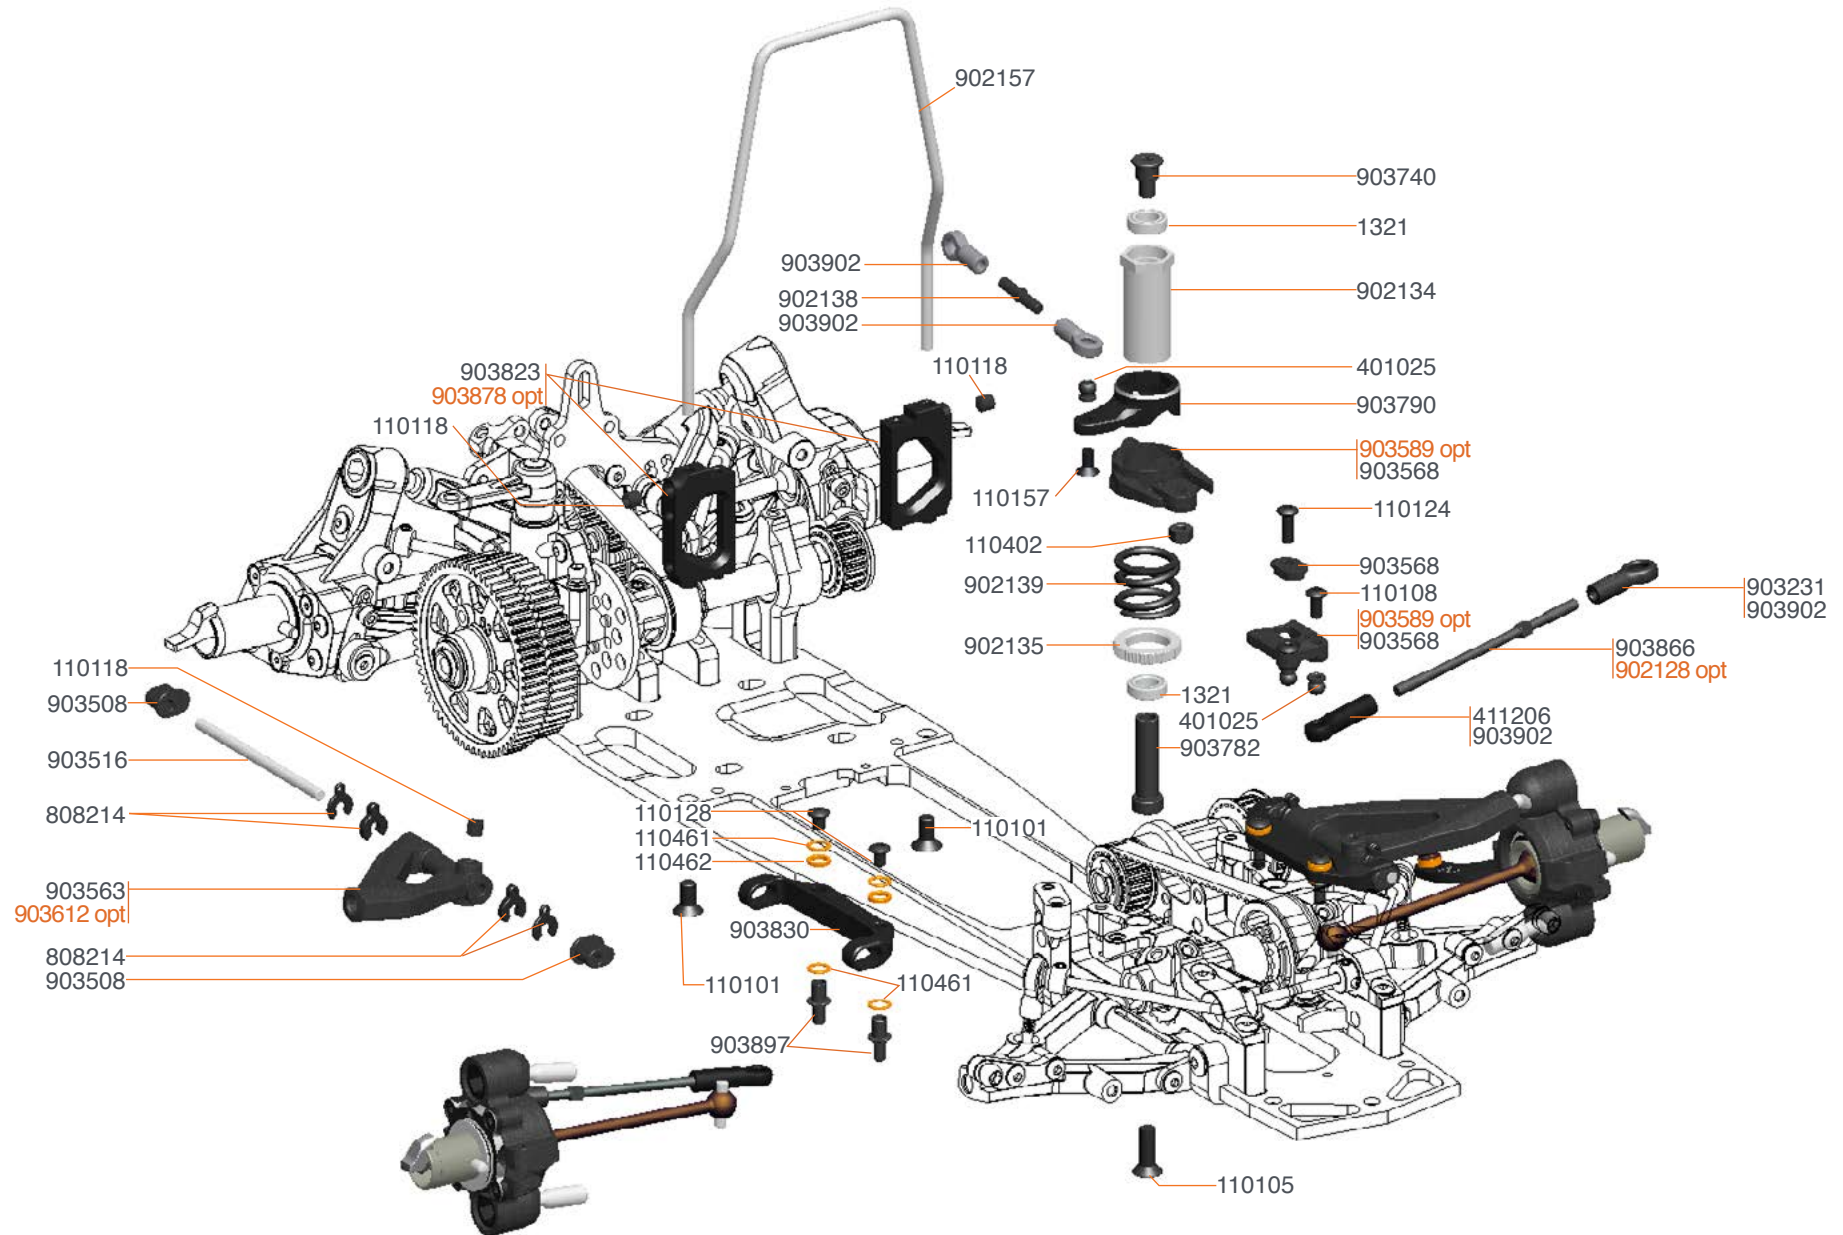

FRONT 2 EXPLODED VIEW

990 VIPER R

SERPENT

- 903589 Servosaver bottom alu (2)
- 903612 Wishbone FR up (2) hard
- 902128 Track-rod M3x65mm (2)
- 903878 Radioplate bracket brass 38gr (2) 990 EVO