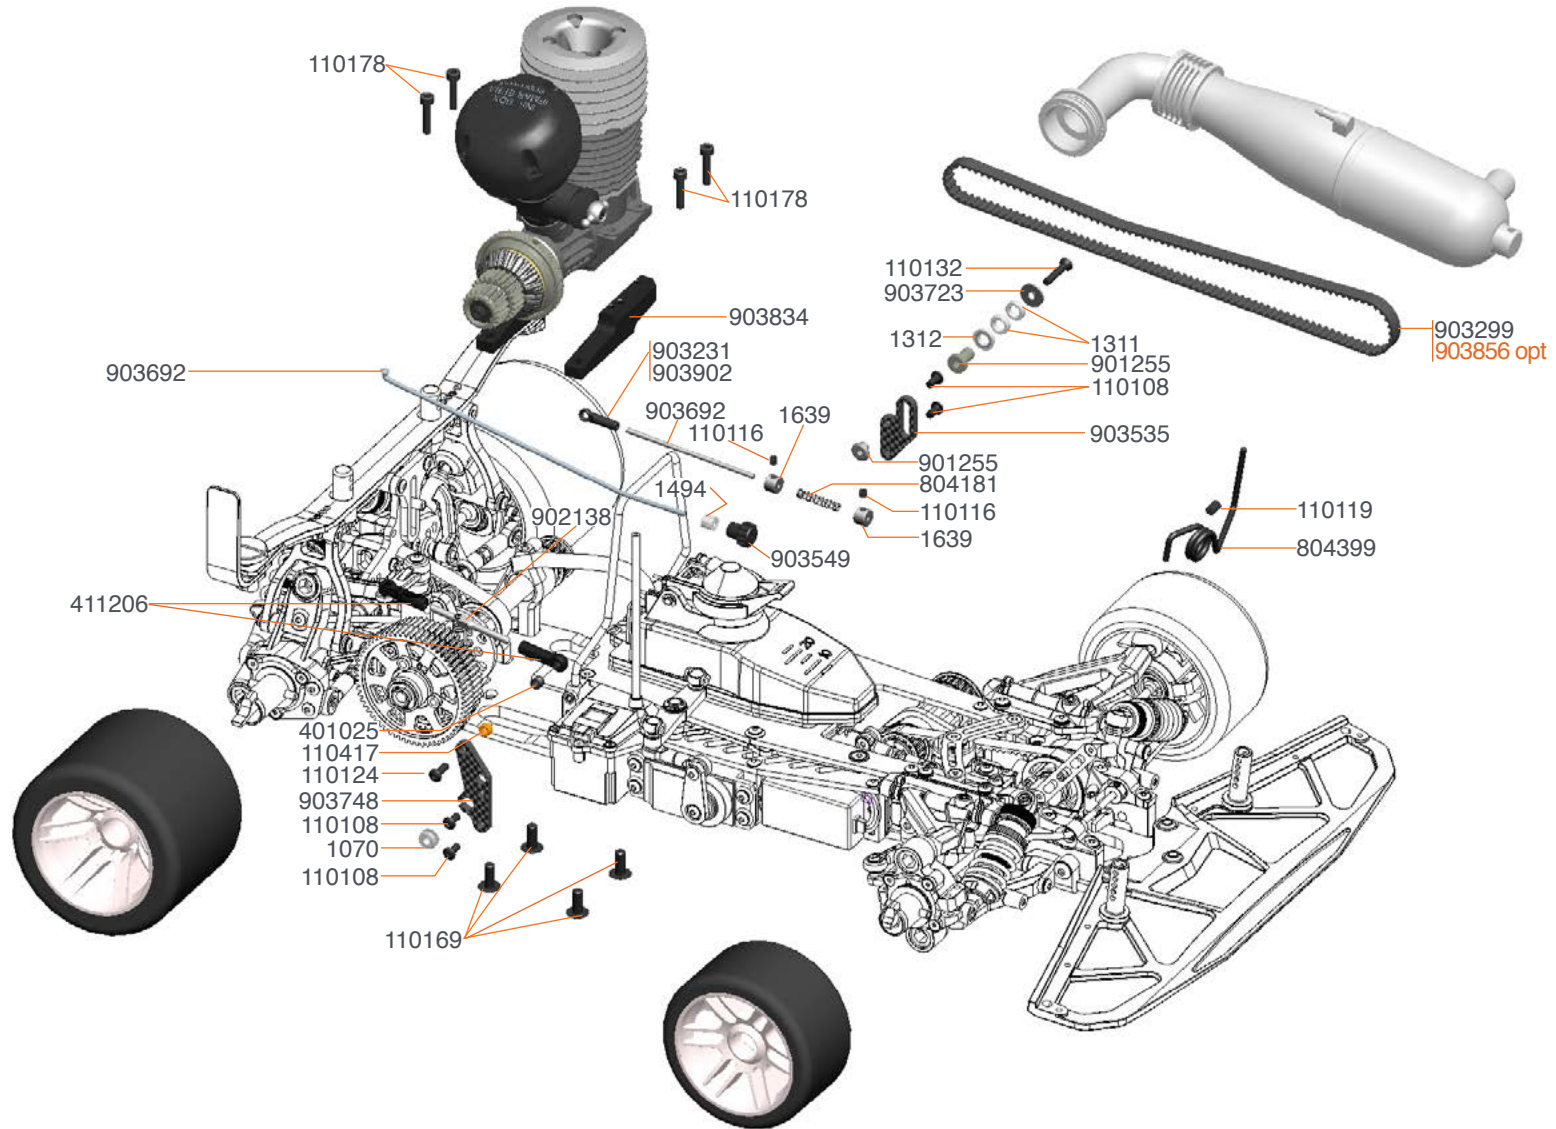

903852 Double belt tensioner set S990
903856 Belt 60S3M432 MBL competition S9XX
903873 Chassis stiffener set 990 EVO

903903 Side stiffener set 990R