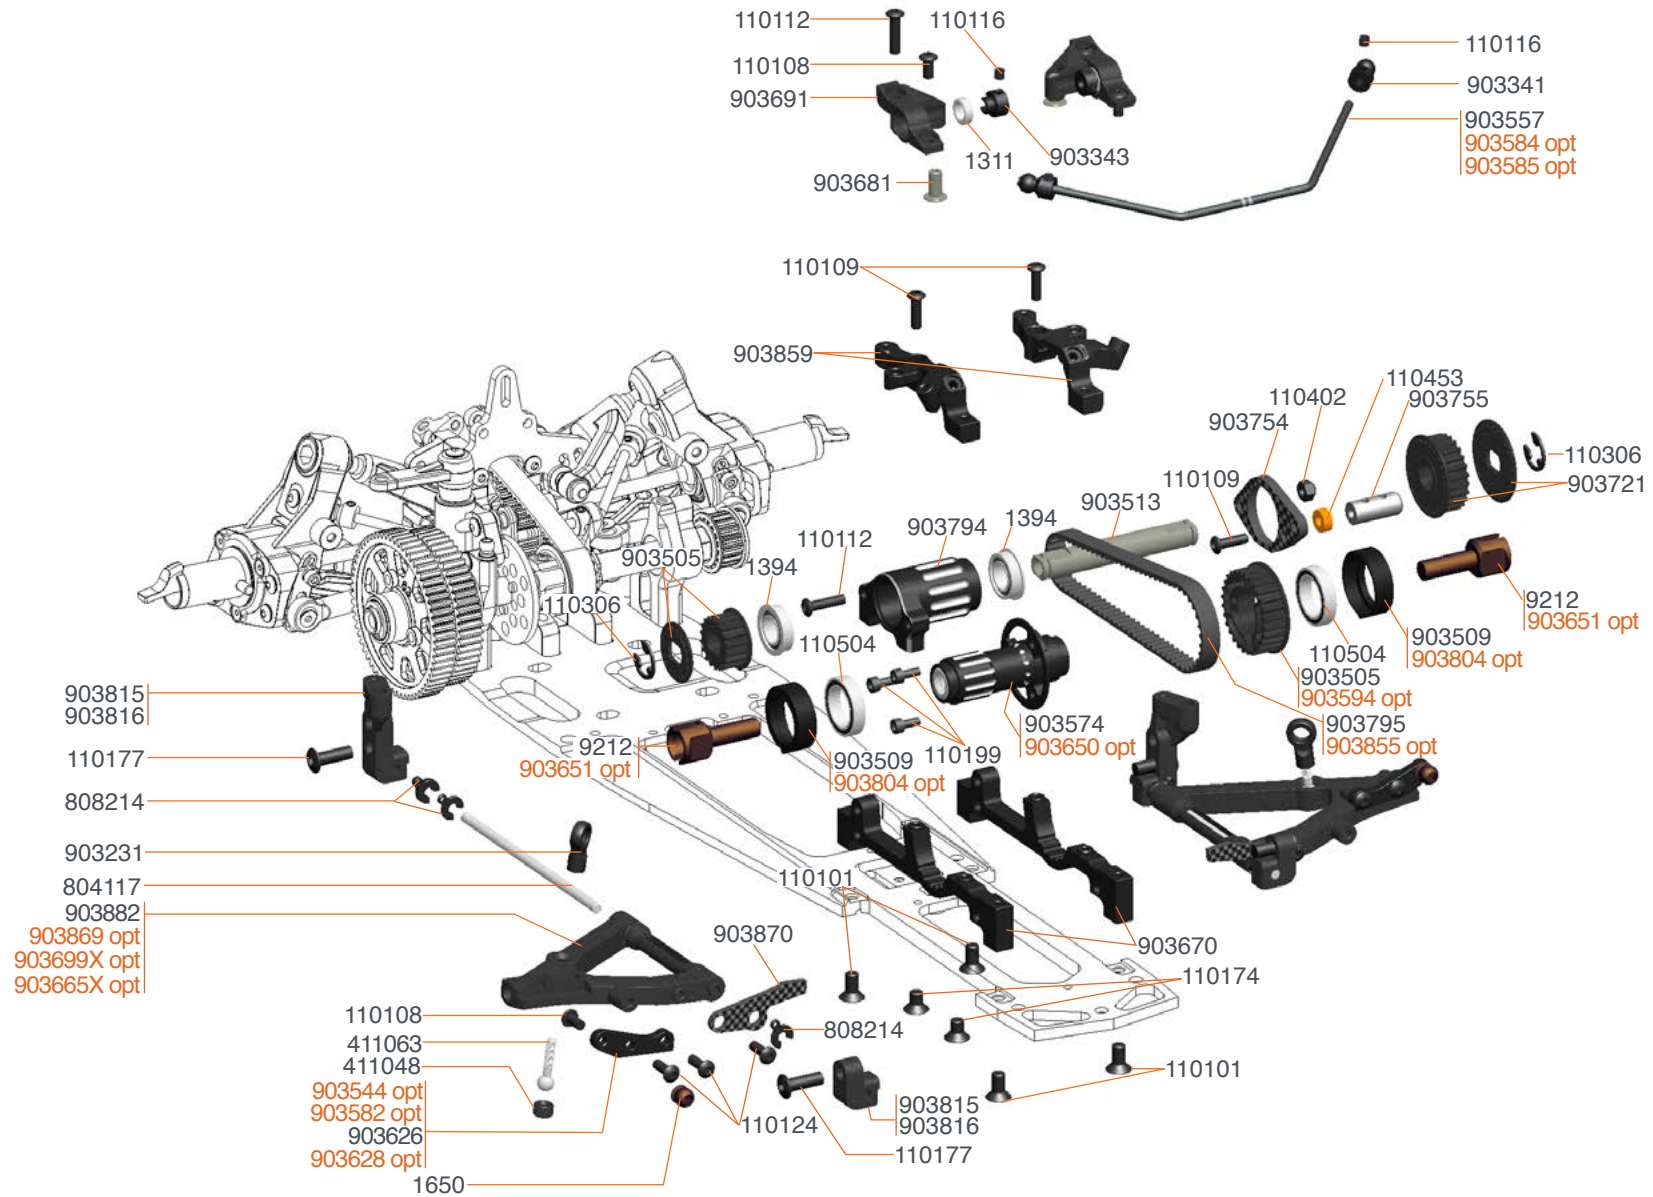

FRONT 1 EXPLODED VIEW

- 903544 Shock extension bracket FR alu (2)
- 903584 Antirroll bar FR soft S989
- 903585 Antirroll bar FR hard S989
- 903582 Shock extension bracket FR carbon (2)

- 903628 Shock extension bracket FR wide carbon (2)
- 903650 Oneway front axle Hard anodized
- 903651 Inner driveshaft adapter light
- 903665X Wishbone FR lw V2 L+R S988

- 903695 Wishbone insert carbon FR lw (2)
- 903699X Wishbone FR lw V2 L+R hard S988
- 903855 Belt 60S3M210 MBL competition S9XX
- 903869 Wishbone FR lw L+R 990 EVO