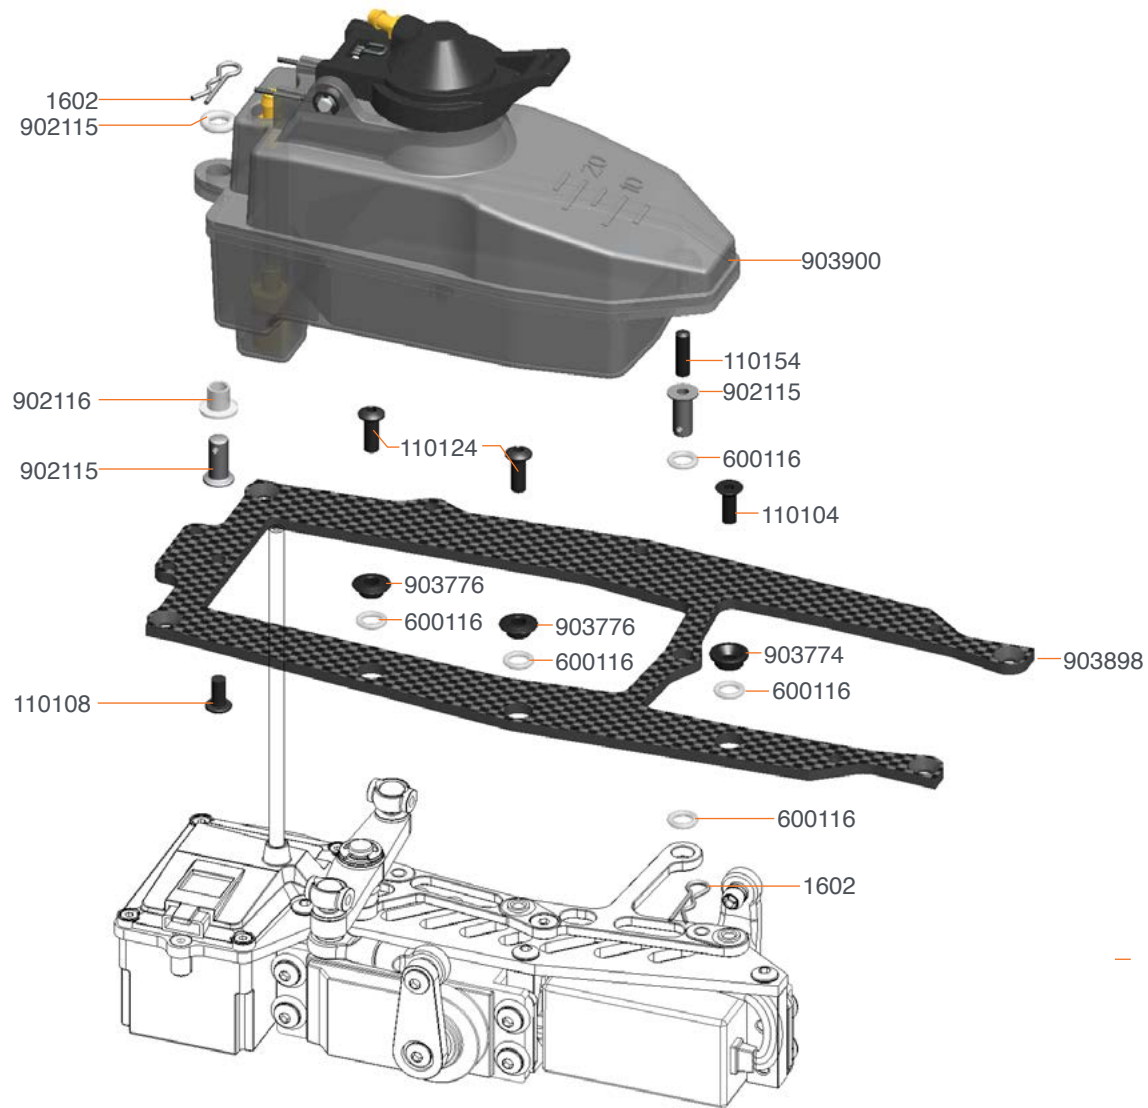

903839 Rearplate flex S990
 903840 Weight bridge fr carbon S990
 903841 Weight bottom brass 32gr S990
 903854 Belt 90S3M201 MBL competition S9XX
 903871 Battery plate carbon 990 EVO

903872 Battery plate weight 15gr (2) 990 EVO
 903879 Battery plate brass 53gr 990 EVO
 903906 Chassis 990R flex

- 903695 Wishbone insert carbon FR lw (2)
- 903699X Wishbone FR lw V2 L+R hard S988
- 903855 Belt 60S3M210 MBL competition S9XX
- 903869 Wishbone FR lw L+R 990 EVO

FRONT 2 EXPLODED VIEW

990 VIPER R

SERPENT

- 903589 Servosaver bottom alu (2)
- 903612 Wishbone FR up (2) hard
- 902128 Track-rod M3x65mm (2)
- 903878 Radioplate bracket brass 38gr (2) 990 EVO

BUMPER AND BODYMOUNT EXPLODED VIEW

990
VIPER R

SERPENT