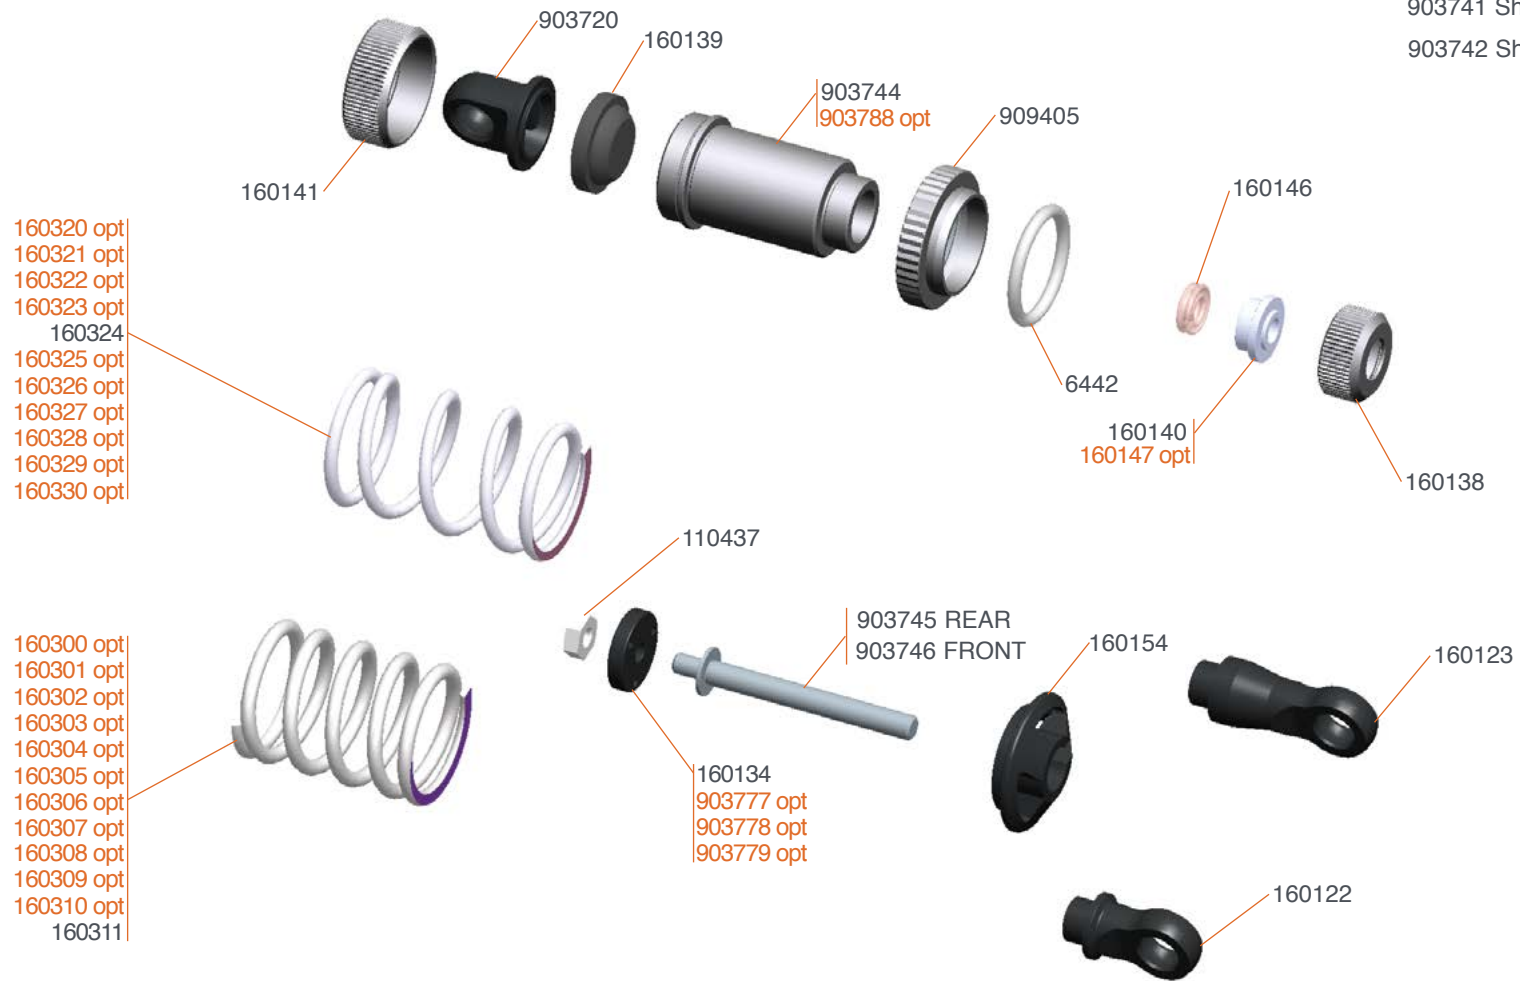

INSTRUCTION
MANUAL

9901
1/8 ON ROAD SCALE **VIPER R**

GP  **GAS POWERED**

SERPENT

INDEX

CLUTCH AND GEARBOX EXPLODED VIEW	53
SHOCKS EXPLODED VIEW	54
RR UPRIGHTS ANB FR STEERING BLOCKS EXP. VIEW	55
REAR EXPLODED VIEW	56
FRONT 1 EXPLODED VIEW	57
FRONT 2 EXPLODED VIEW	58
RADIO 1 EXPLODED VIEW	59
RADIO 2 EXPLODED VIEW	60
BUMPER AND BODYMOUNT EXPLODED VIEW	61
FINAL EXPLODED VIEW	62
TEAM SERPENT NETWORK	63

CLUTCH AND GEARBOX EXPLODED VIEW

6587XP	Centax clutch shoe XP	903637X	2-speed gear 62T SL8 XLI V2	903796	Centax spring XX-hard
903239	Centax-2 clutch shoe red	903732	2-speed gear 56T XLI Gen2	903799	Centax gear-pinion alu 18T XLI Gen2
903643	Centax gear-pinion alu 23T XLI	903733	2-speed gear 57T XLI Gen2	903801	Centax gear-pinion alu 20T XLI Gen2
903645	Centax gear-pinion alu 25T XLI	903771	2-speed gear set (6) XLI Gen2	903805	Centax gear-pinion alu set XLI Gen2 (6)
903646	Centax gear-pinion alu set XLI (6)	903805	Centax gear-pinion alu set XLI Gen2 (6)	903876	Centax gear-pinion steel 17T XLI
903636X	2-speed gear 61T SL8 XLI V2	909512	Centax II clutch-housing universal	903877	Centax gear-pinion steel 22T XLI

903741 Shockset XLV short (2)
903742 Shockset XLV long (2)

- 160147 Shock onroad big bore bushing LF (4)
- 160300 Spring white L23 (2.3/13) (2)
- 160301 Spring yellow L23 (2.8/16) (2)
- 160302 Spring orange L23 (3.4/19.5) (2)
- 160303 Spring red L23 (4.1/23.5) (2)
- 160304 Spring pink L23 (4.0/28) (2)
- 160305 Spring blue L23 (5.8/33) (2)
- 160306 Spring purple L23 (6.8/39) (2)
- 160307 Spring green L23 (8/45.5) (2)
- 160308 Spring grey L23 (9/51.5) (2)

903903 Side stiffener set 990R

NOTES:

A series of horizontal dashed orange lines providing a space for notes.

990

1/8 ON ROAD SCALE

VIPER R

Manual Viper 990R #57758-1

SERPENT